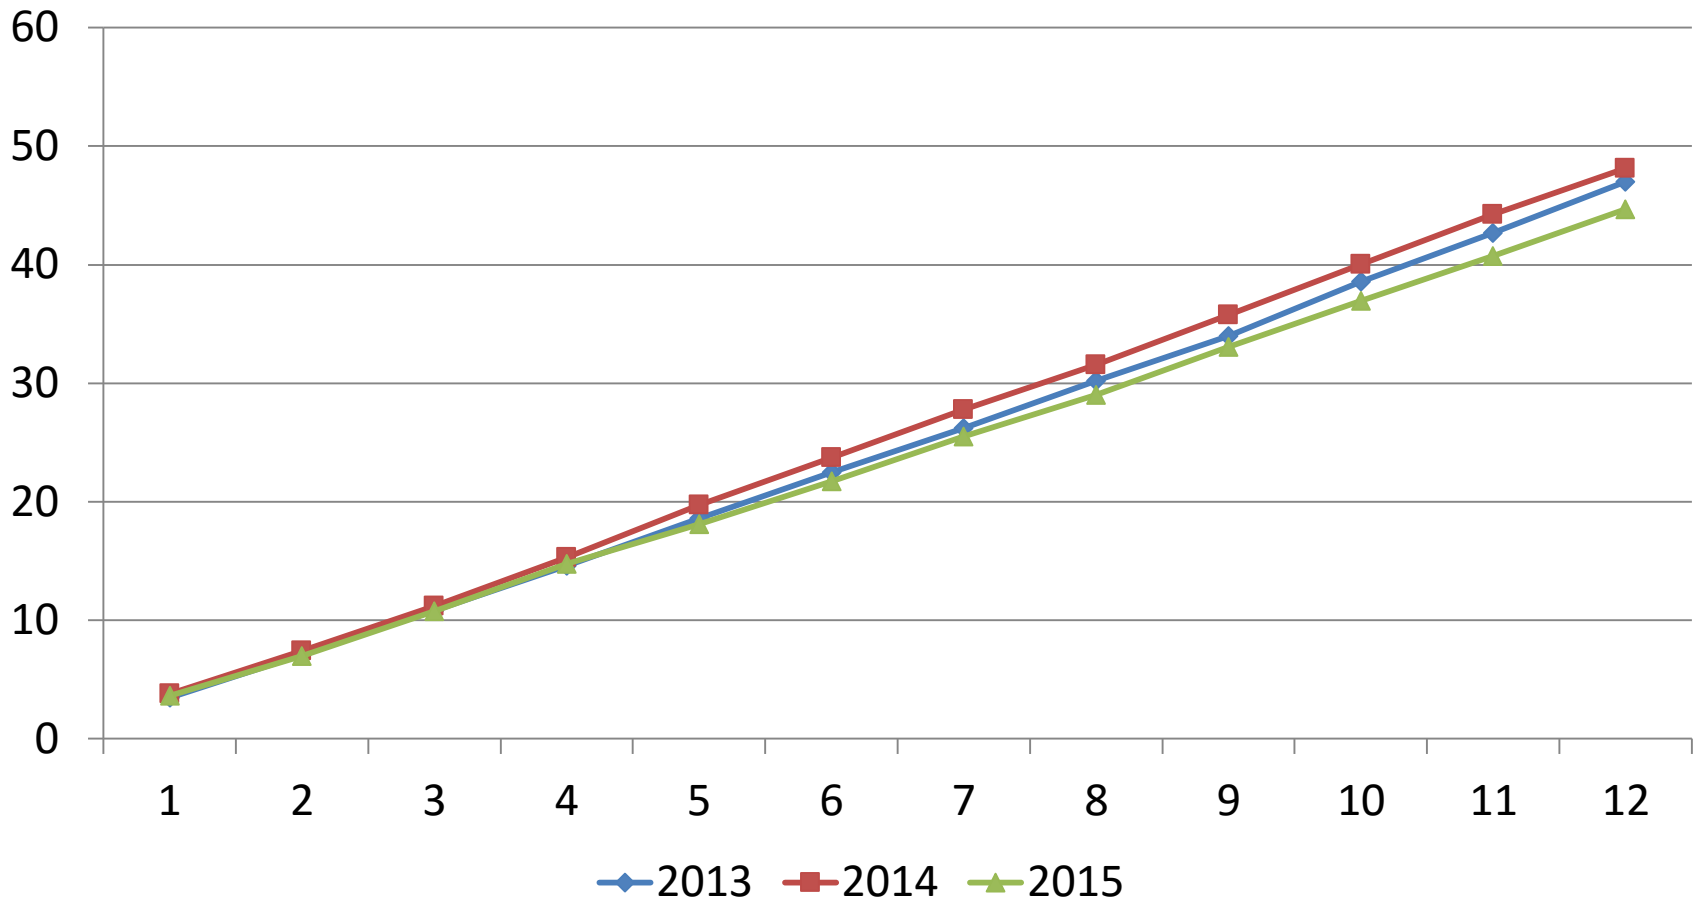

FIN SEABORNE IMPORT

Monthly (Mton)

FIN SEABORNE IMPORT

From the beginning of the year (Mton)

FIN SEABORNE EXPORT

Monthly (Mton)

FIN SEASBORNE EXPORT

From the beginning of the year (Mton)

FIN PASSENGER TRAFFIC TO/FROM FOREIGN COUNTRIES

Monthly (Million)

FIN PASSENGER TRAFFIC TO/FROM FOREIGN COUNTRIES

From the beginning of the year (Million)

IMPORT-TRANSITO VIA FINNISH PORTS

Monthly (Mton)

IMPORT -TRANSITO VIA FINNISH PORTS