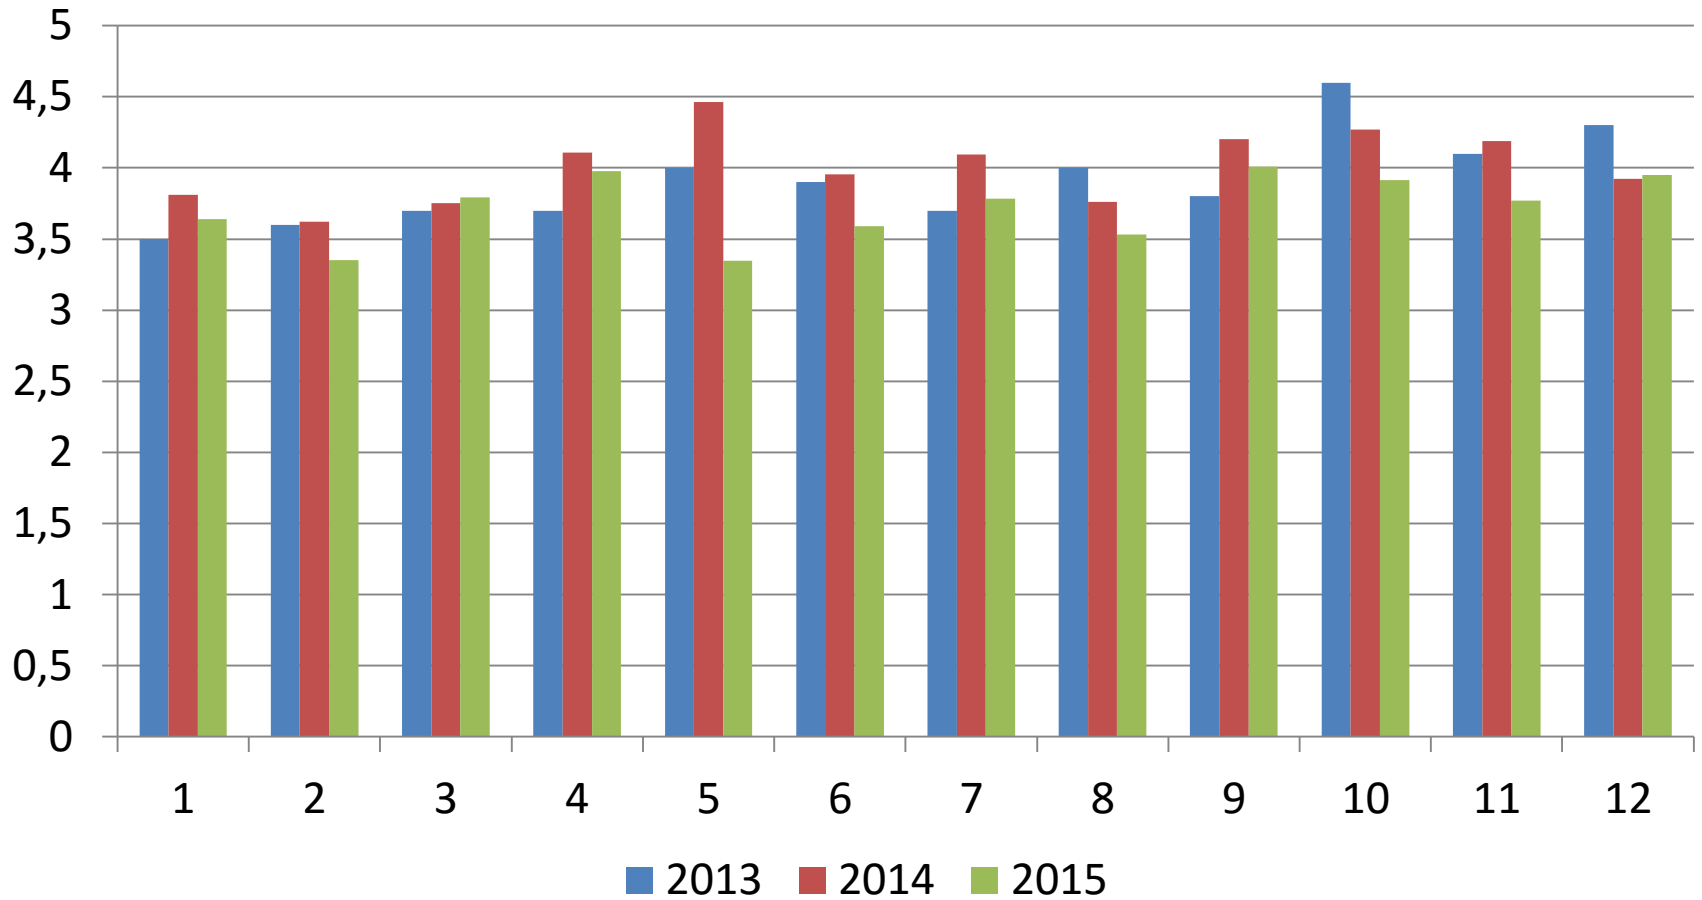

FIN SEABORNE IMPORT

Monthly (Mton)

FIN SEABORNE IMPORT

From the beginning of the year (Mton)

FIN SEABORNE EXPORT

Monthly (Mton)

FIN SEASBORNE EXPORT

From the beginning of the year (Mton)

FIN PASSENGER TRAFFIC TO/FROM FOREIGN COUNTRIES

Monthly (Million)

FIN PASSENGER TRAFFIC TO/FROM FOREIGN COUNTRIES

From the beginning of the year (Million)

IMPORT-TRANSITO VIA FINNISH PORTS

Monthly (Mton)

IMPORT -TRANSITO VIA FINNISH PORTS