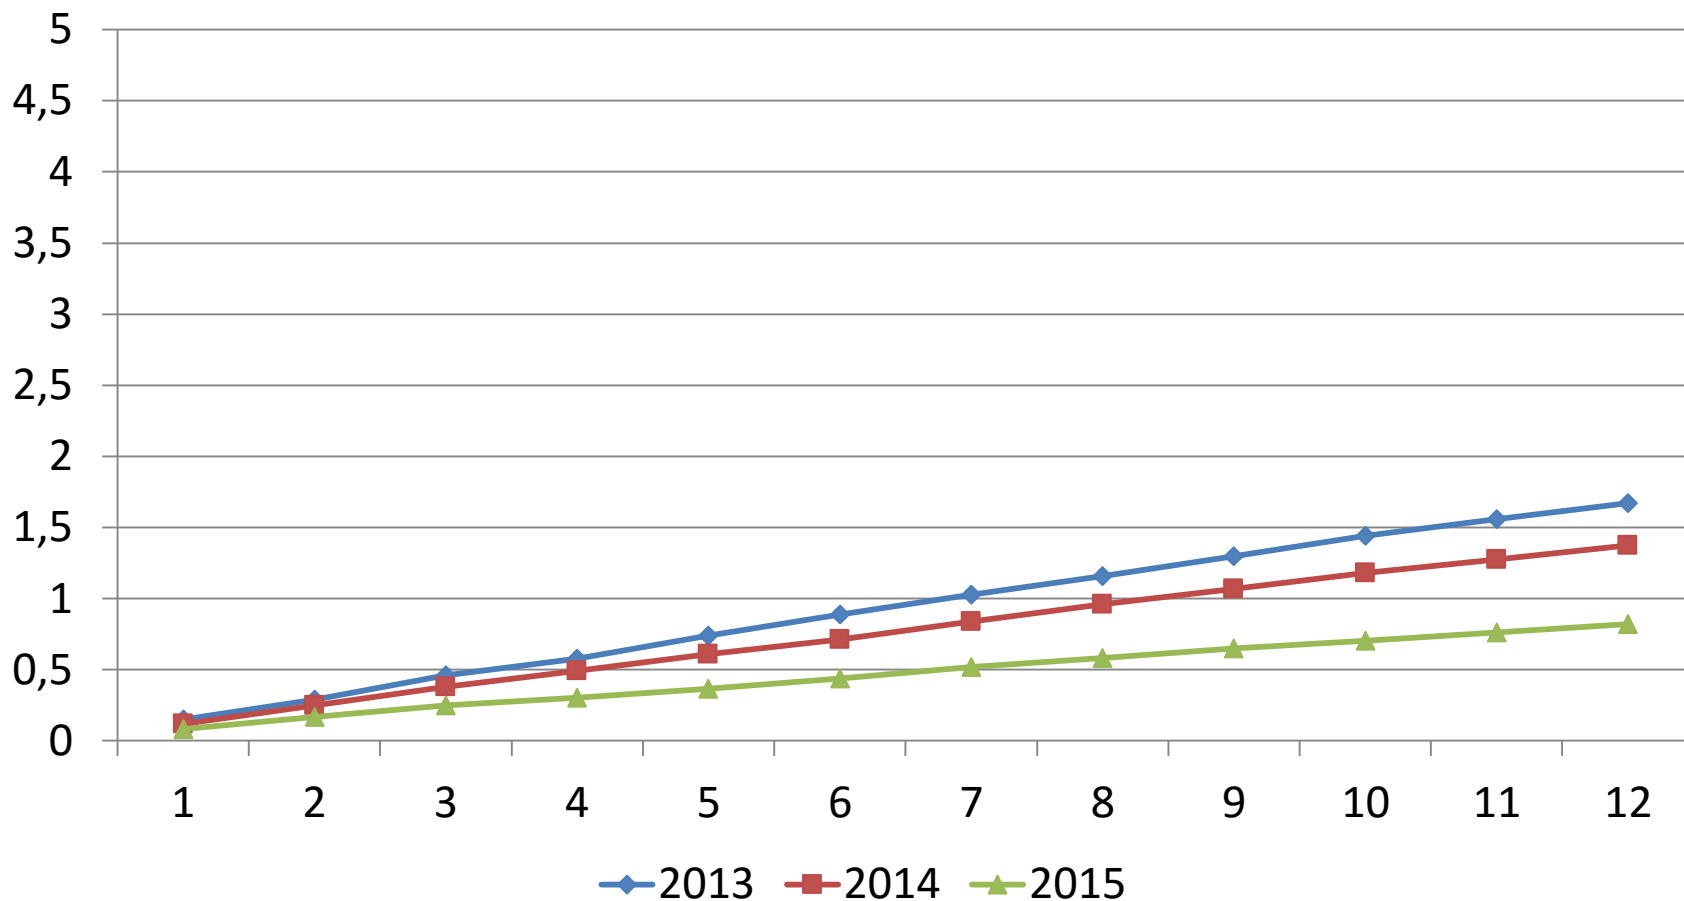

IMPORT -TRANSITO VIA FINNISH PORTS

From the beginning of the year (Mton)