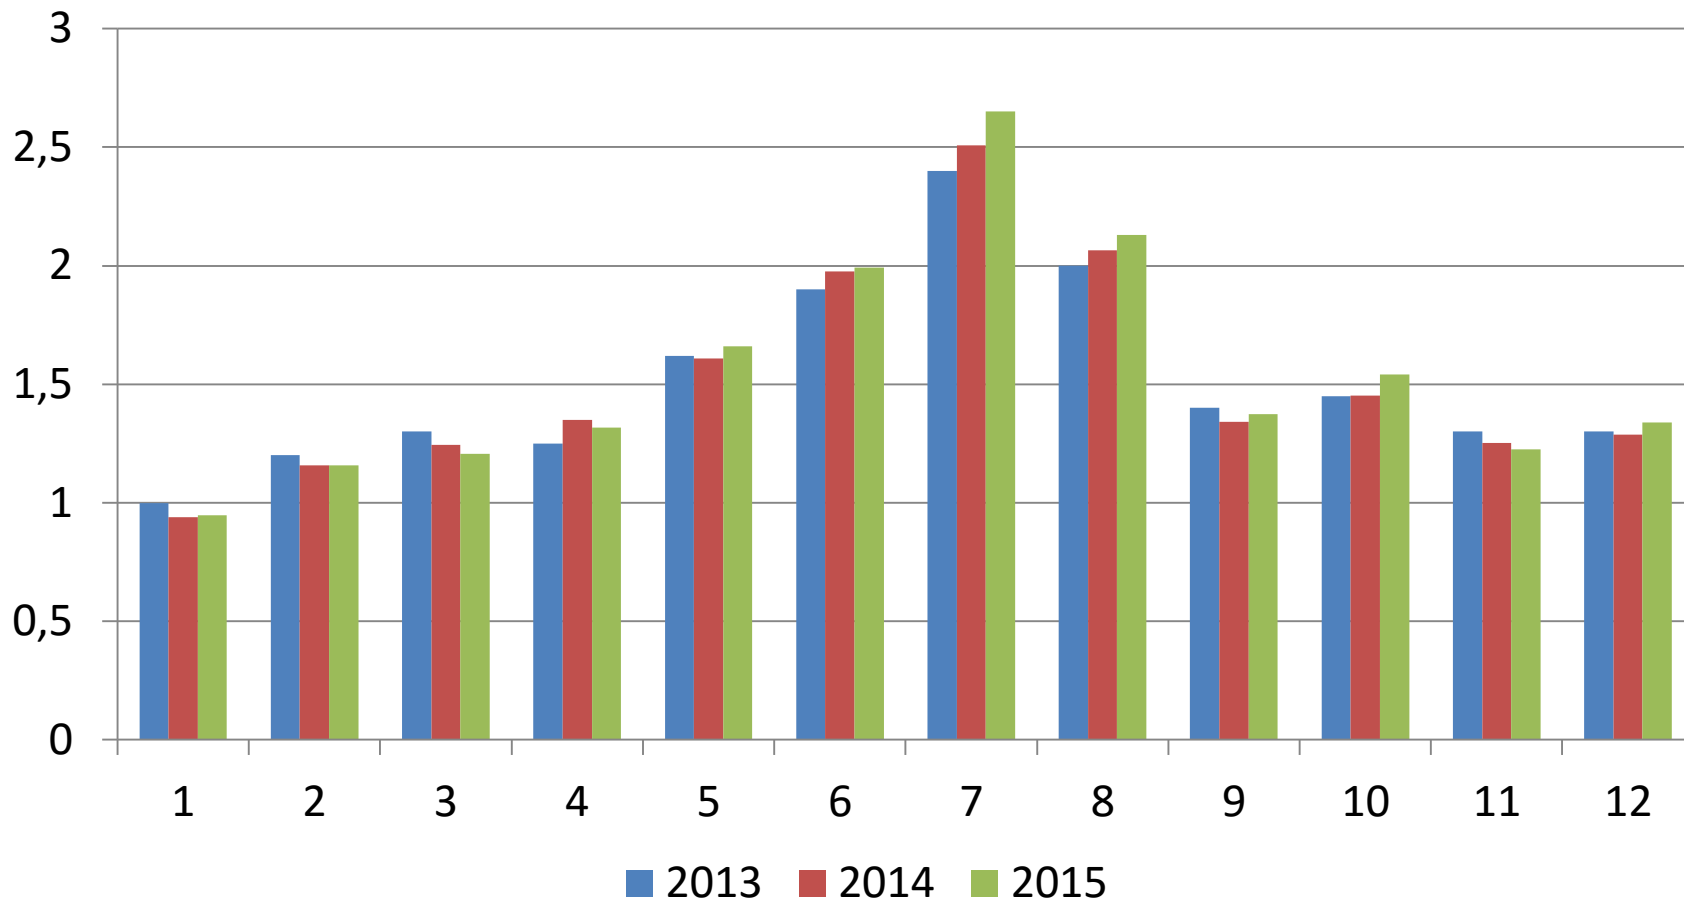

FIN SEABORNE IMPORT

Monthly (Mton)

FIN SEABORNE IMPORT

From the beginning of the year (Mton)

FIN SEABORNE EXPORT

Monthly (Mton)

FIN SEASBORNE EXPORT

From the beginning of the year (Mton)

FIN PASSENGER TRAFFIC TO/FROM FOREIGN COUNTRIES

Monthly (Million)

FIN PASSENGER TRAFFIC TO/FROM FOREIGN COUNTRIES

From the beginning of the year (Million)

IMPORT-TRANSITO VIA FINNISH PORTS

Monthly (Mton)

IMPORT -TRANSITO VIA FINNISH PORTS