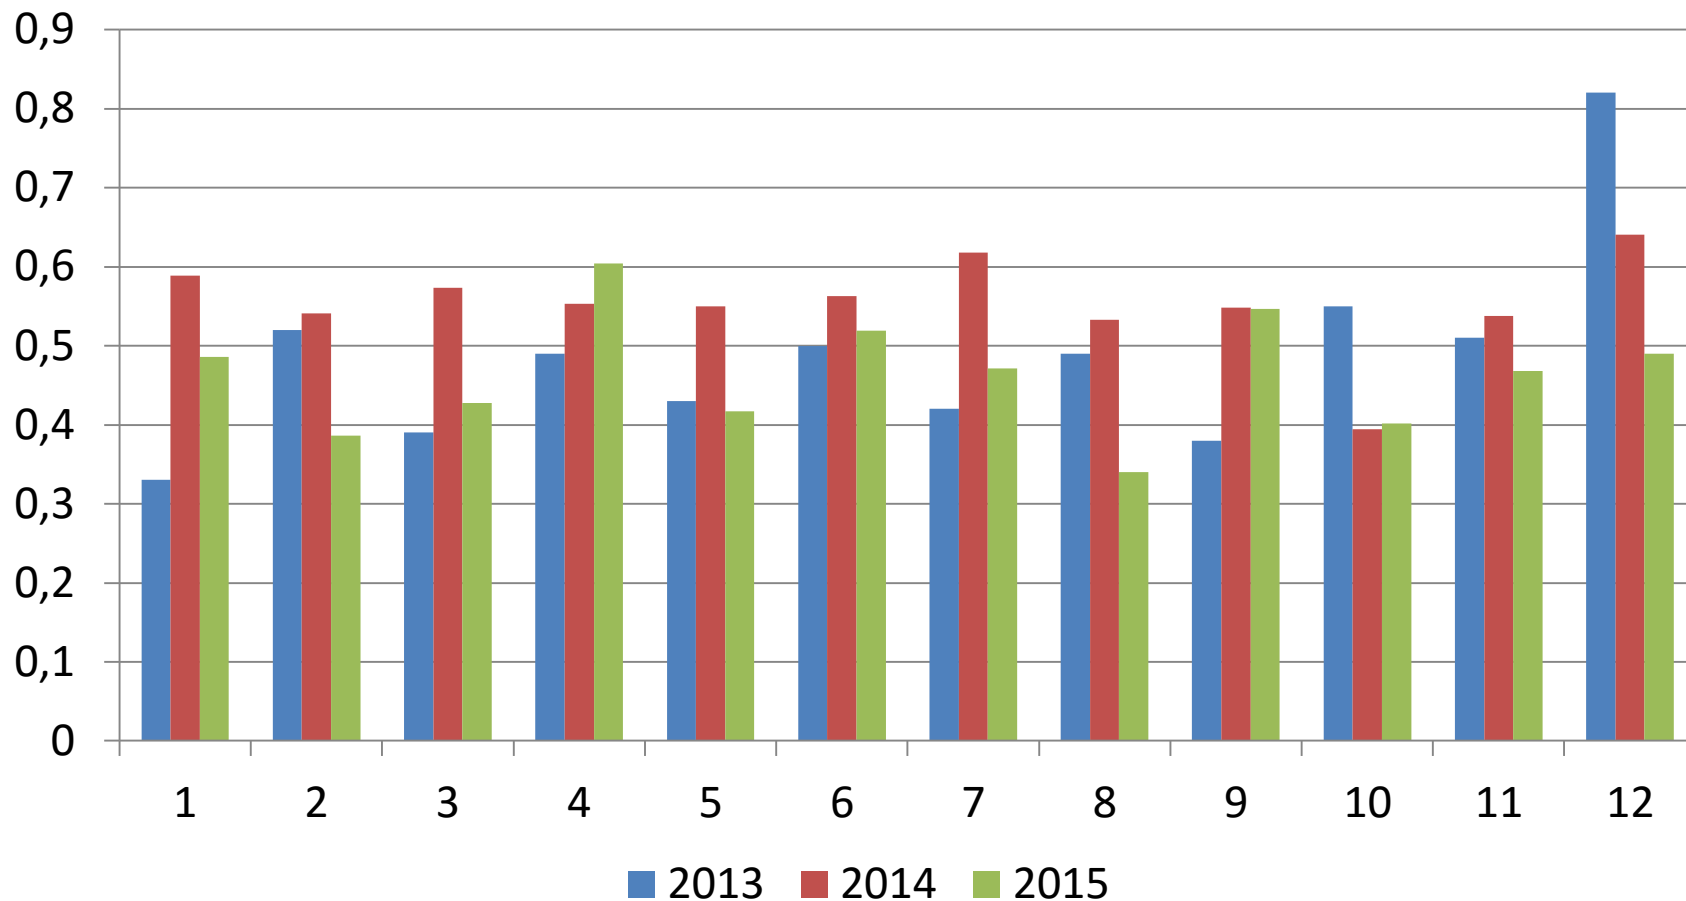

EXPORT-TRANSITO VIA FINNISH PORTS

Monthly (Mton)