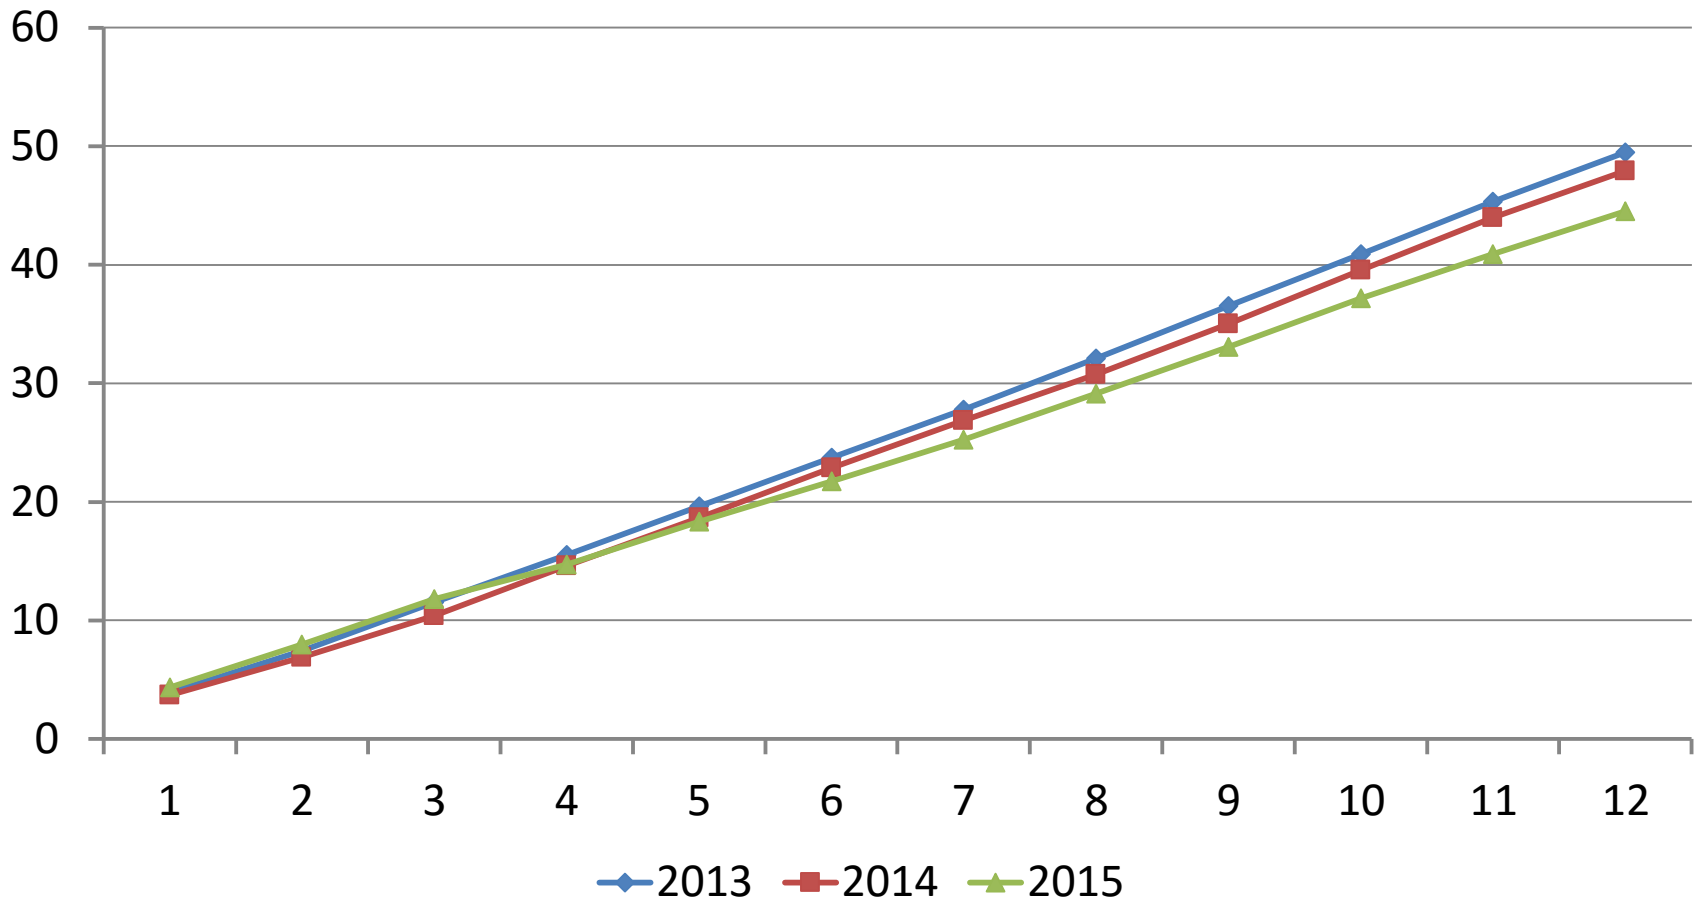

FIN SEABORNE IMPORT

Monthly (Mton)

FIN SEABORNE IMPORT

From the beginning of the year (Mton)

FIN SEABORNE EXPORT

Monthly (Mton)

FIN SEASBORNE EXPORT

From the beginning of the year (Mton)

FIN PASSENGER TRAFFIC TO/FROM FOREIGN COUNTRIES

Monthly (Million)

FIN PASSENGER TRAFFIC TO/FROM FOREIGN COUNTRIES

From the beginning of the year (Million)

IMPORT-TRANSITO VIA FINNISH PORTS

Monthly (Mton)

IMPORT -TRANSITO VIA FINNISH PORTS