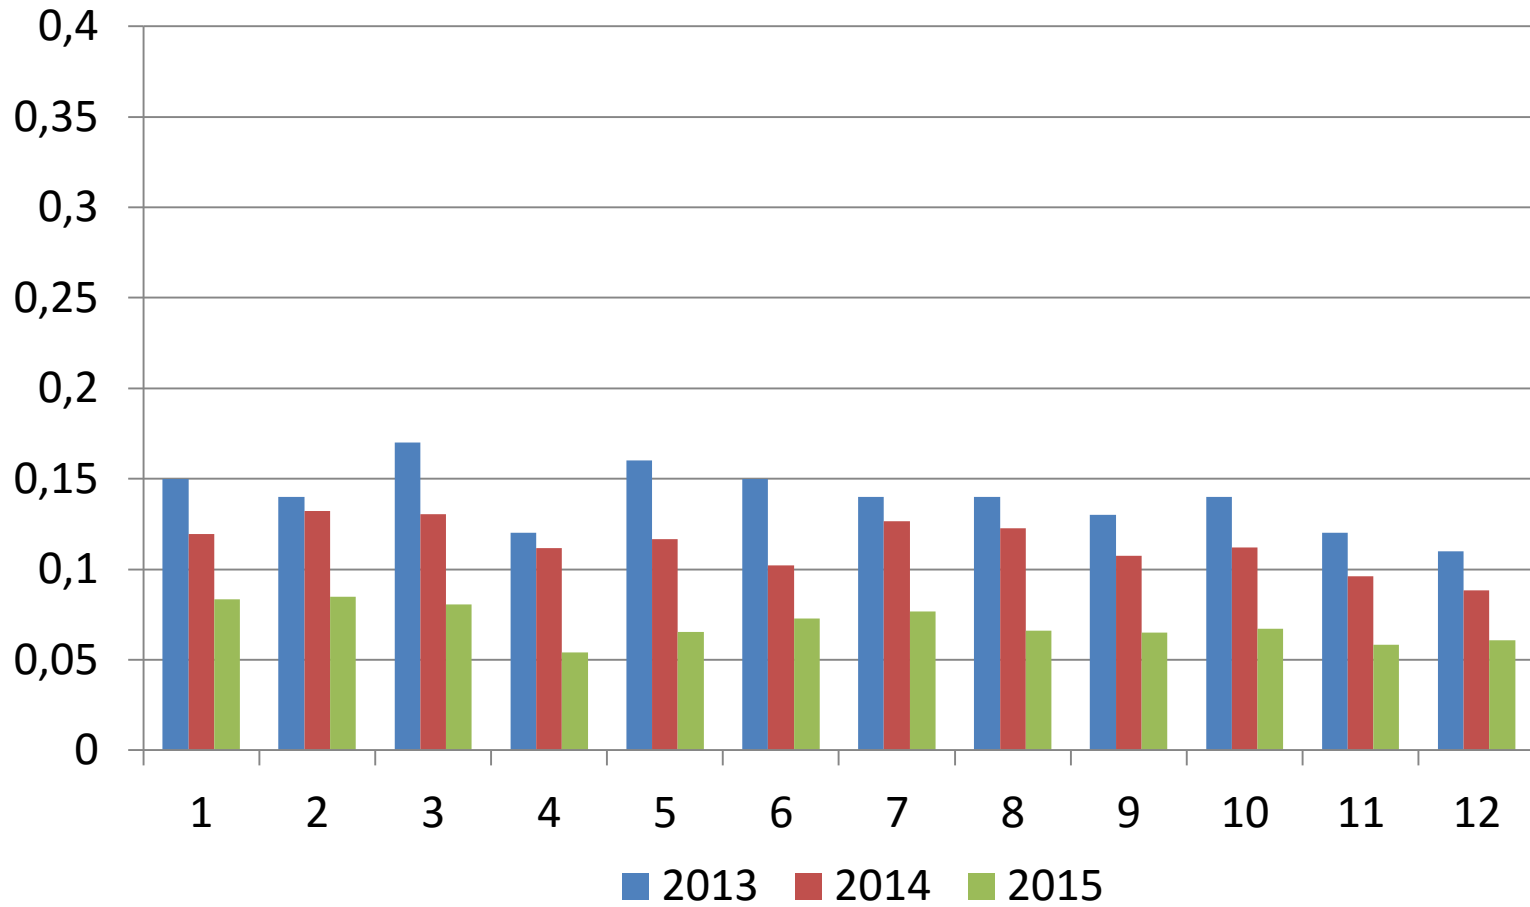

FIN PASSENGER TRAFFIC TO/FROM FOREIGN COUNTRIES

Monthly (Million)

FIN PASSENGER TRAFFIC TO/FROM FOREIGN COUNTRIES

From the beginning of the year (Million)

IMPORT-TRANSITO VIA FINNISH PORTS

Monthly (Mton)

IMPORT -TRANSITO VIA FINNISH PORTS

From the beginning of the year (Mton)

EXPORT-TRANSITO VIA FINNISH PORTS

Monthly (Mton)

EXPORT-TRANSITO VIA FINNISH PORTS

From the beginning of the year (Mton)