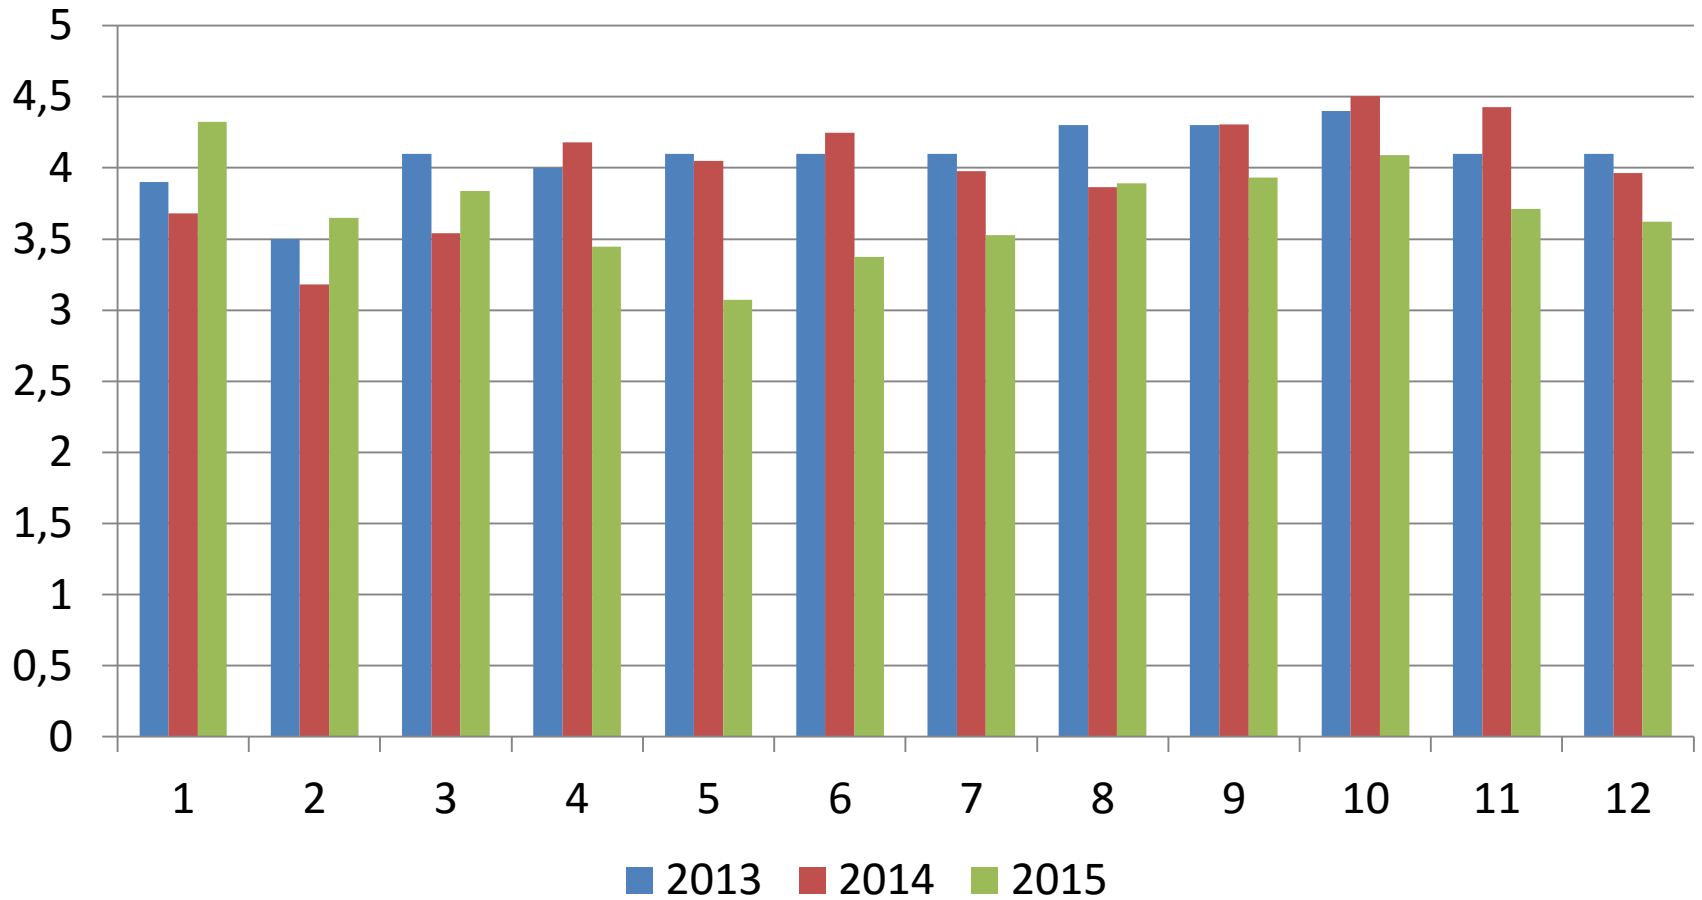

FIN SEABORNE IMPORT

Monthly (Mton)

FIN SEABORNE IMPORT

From the beginning of the year (Mton)

FIN SEABORNE EXPORT

Monthly (Mton)

FIN SEASBORNE EXPORT

From the beginning of the year (Mton)

FIN PASSENGER TRAFFIC TO/FROM FOREIGN COUNTRIES

Monthly (Million)

FIN PASSENGER TRAFFIC TO/FROM FOREIGN COUNTRIES

From the beginning of the year (Million)

IMPORT-TRANSITO VIA FINNISH PORTS

Monthly (Mton)

IMPORT -TRANSITO VIA FINNISH PORTS