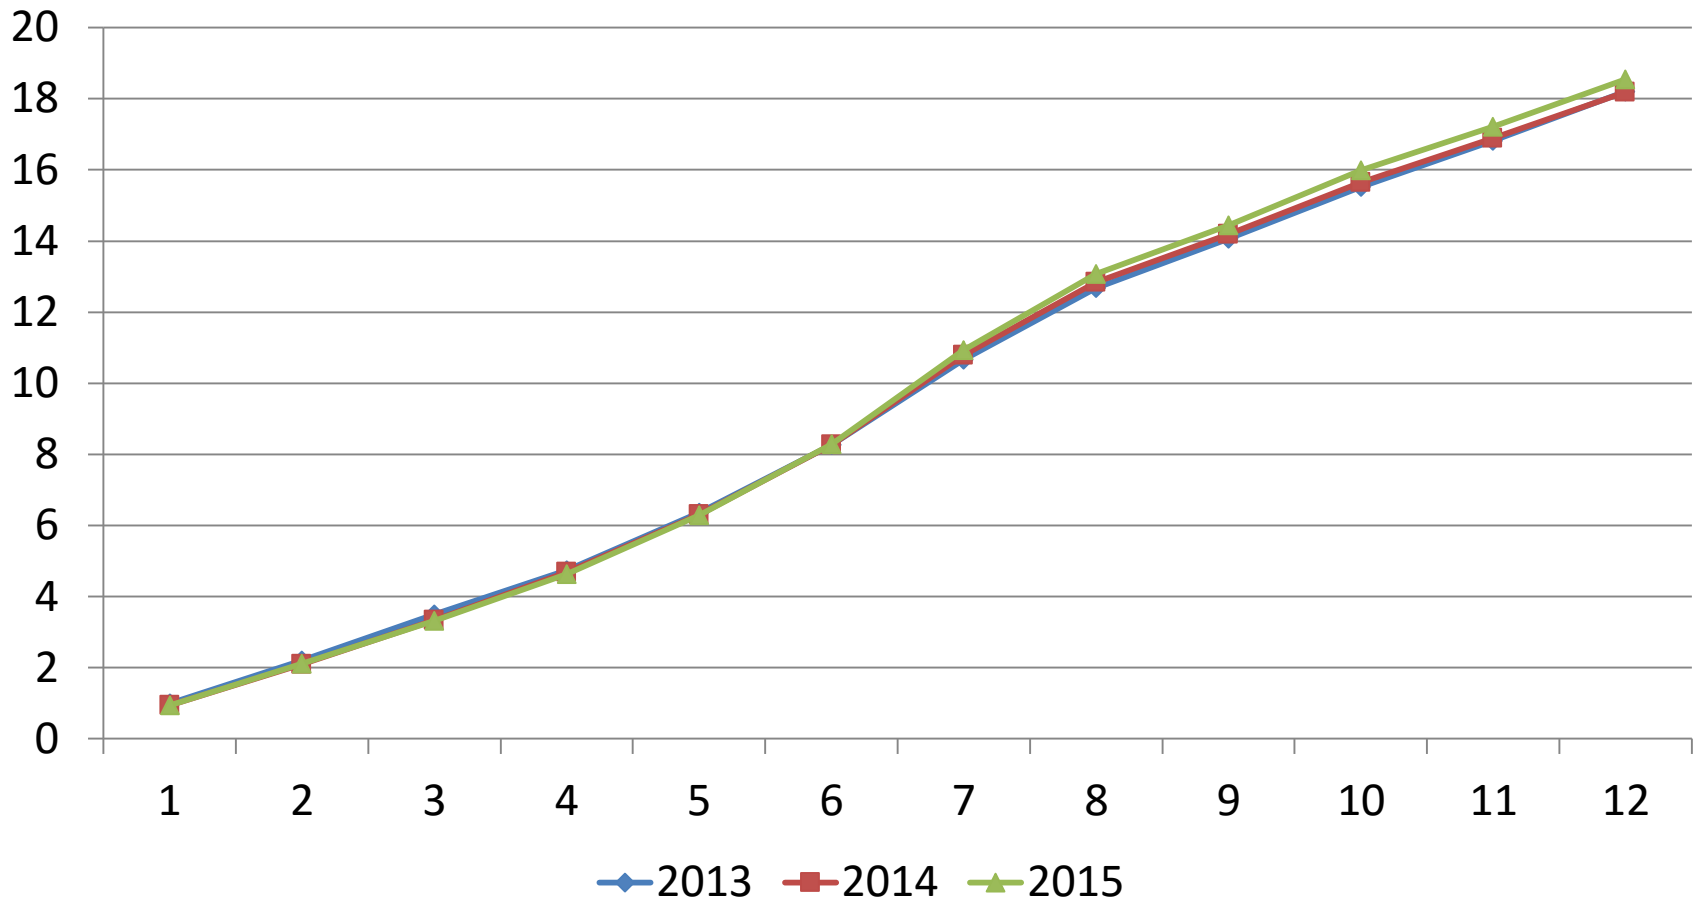

FIN SEABORNE IMPORT

Monthly (Mton)

FIN SEABORNE IMPORT

From the beginning of the year (Mton)

FIN SEABORNE EXPORT

Monthly (Mton)

FIN SEASBORNE EXPORT

From the beginning of the year (Mton)

FIN PASSENGER TRAFFIC TO/FROM FOREIGN COUNTRIES

Monthly (Million)

FIN PASSENGER TRAFFIC TO/FROM FOREIGN COUNTRIES

From the beginning of the year (Million)

IMPORT-TRANSITO VIA FINNISH PORTS

Monthly (Mton)

IMPORT -TRANSITO VIA FINNISH PORTS