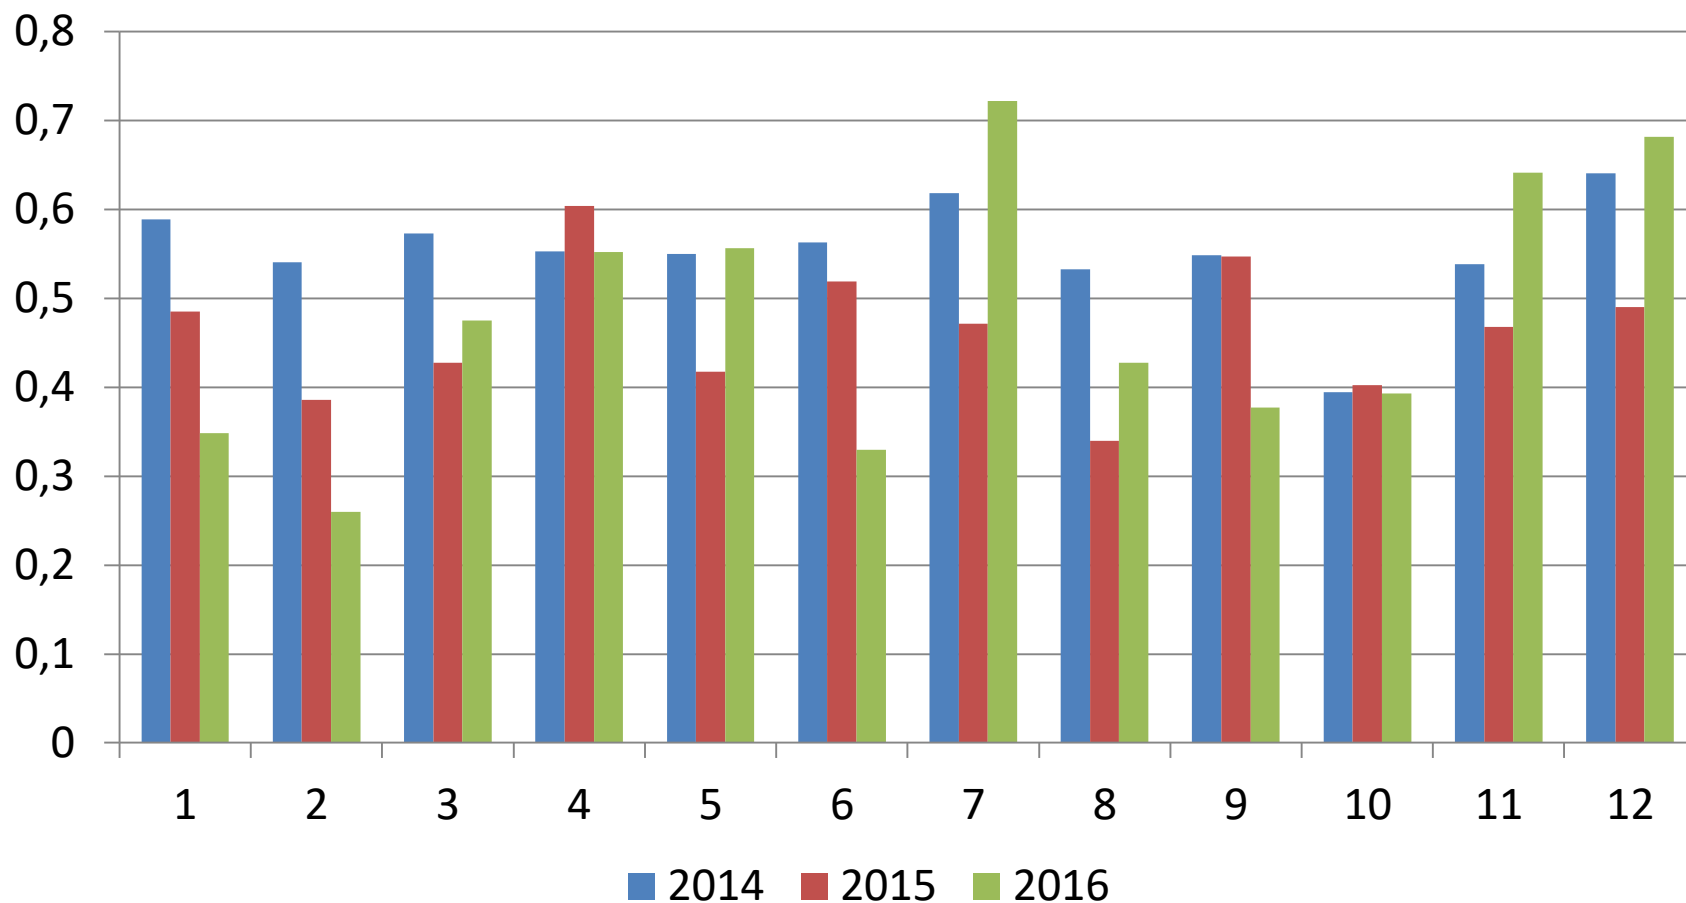

EXPORT-TRANSITO VIA FINNISH PORTS

Monthly (Mton)