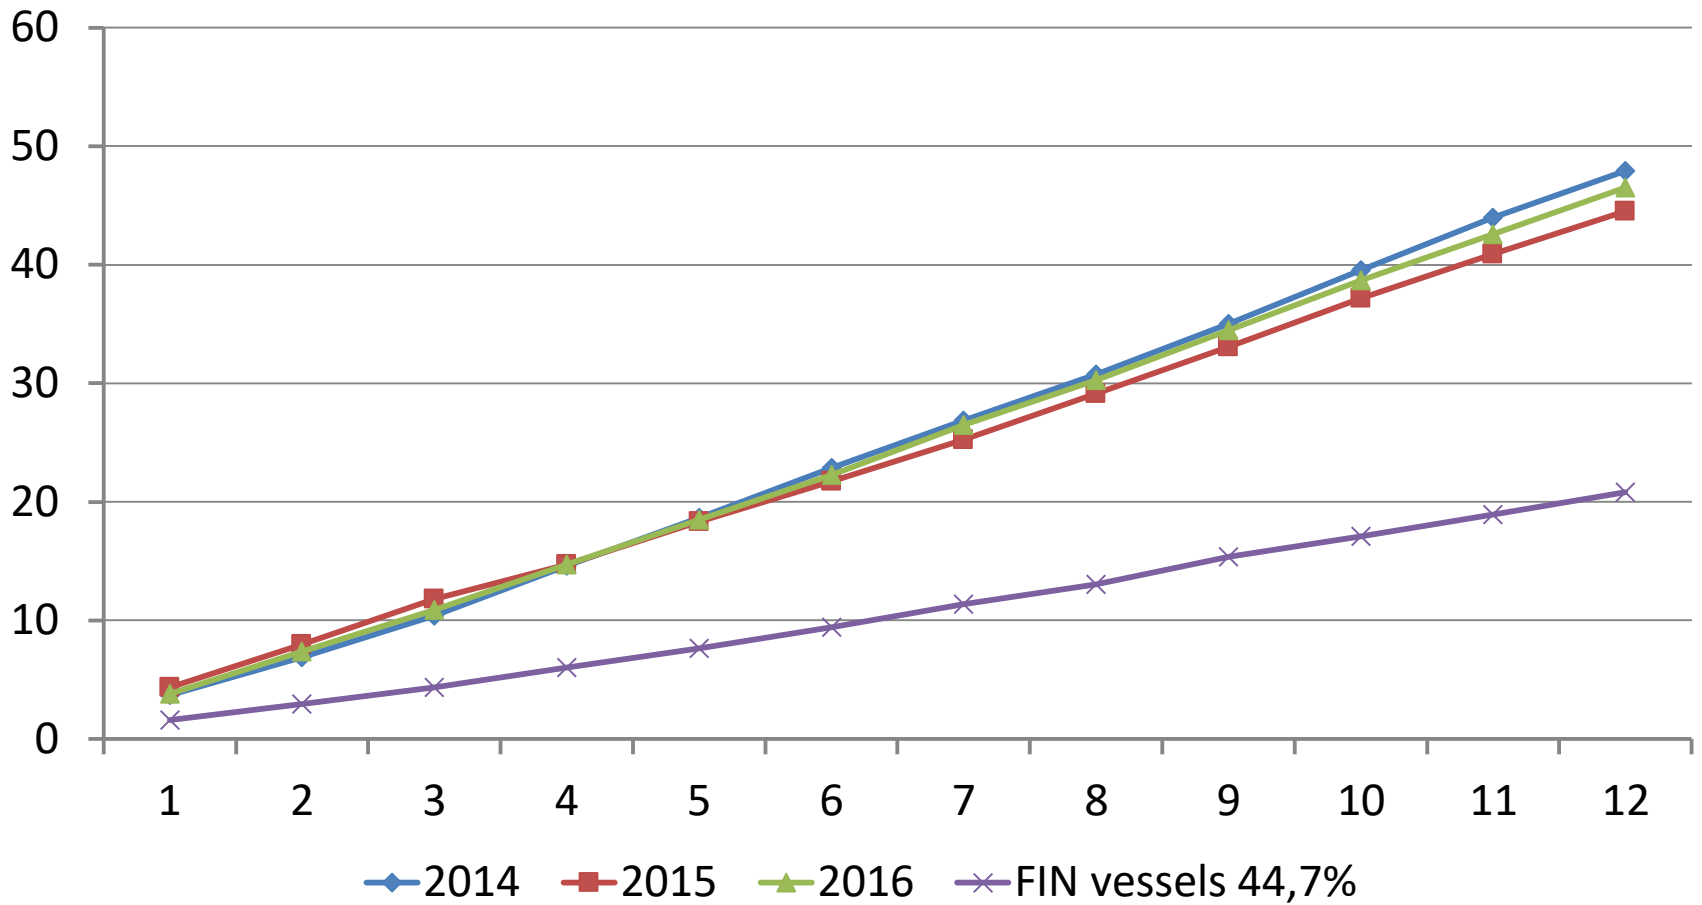

FIN SEABORNE IMPORT

Monthly (Mton)

FIN SEABORNE IMPORT

From the beginning of the year (Mton)

FIN SEABORNE EXPORT

Monthly (Mton)

FIN SEASBORNE EXPORT

From the beginning of the year (Mton)

FIN PASSENGER TRAFFIC TO/FROM FOREIGN COUNTRIES

Monthly (Million)

FIN PASSENGER TRAFFIC TO/FROM FOREIGN COUNTRIES

From the beginning of the year (Million)

IMPORT-TRANSITO VIA FINNISH PORTS

Monthly (Mton)

IMPORT -TRANSITO VIA FINNISH PORTS