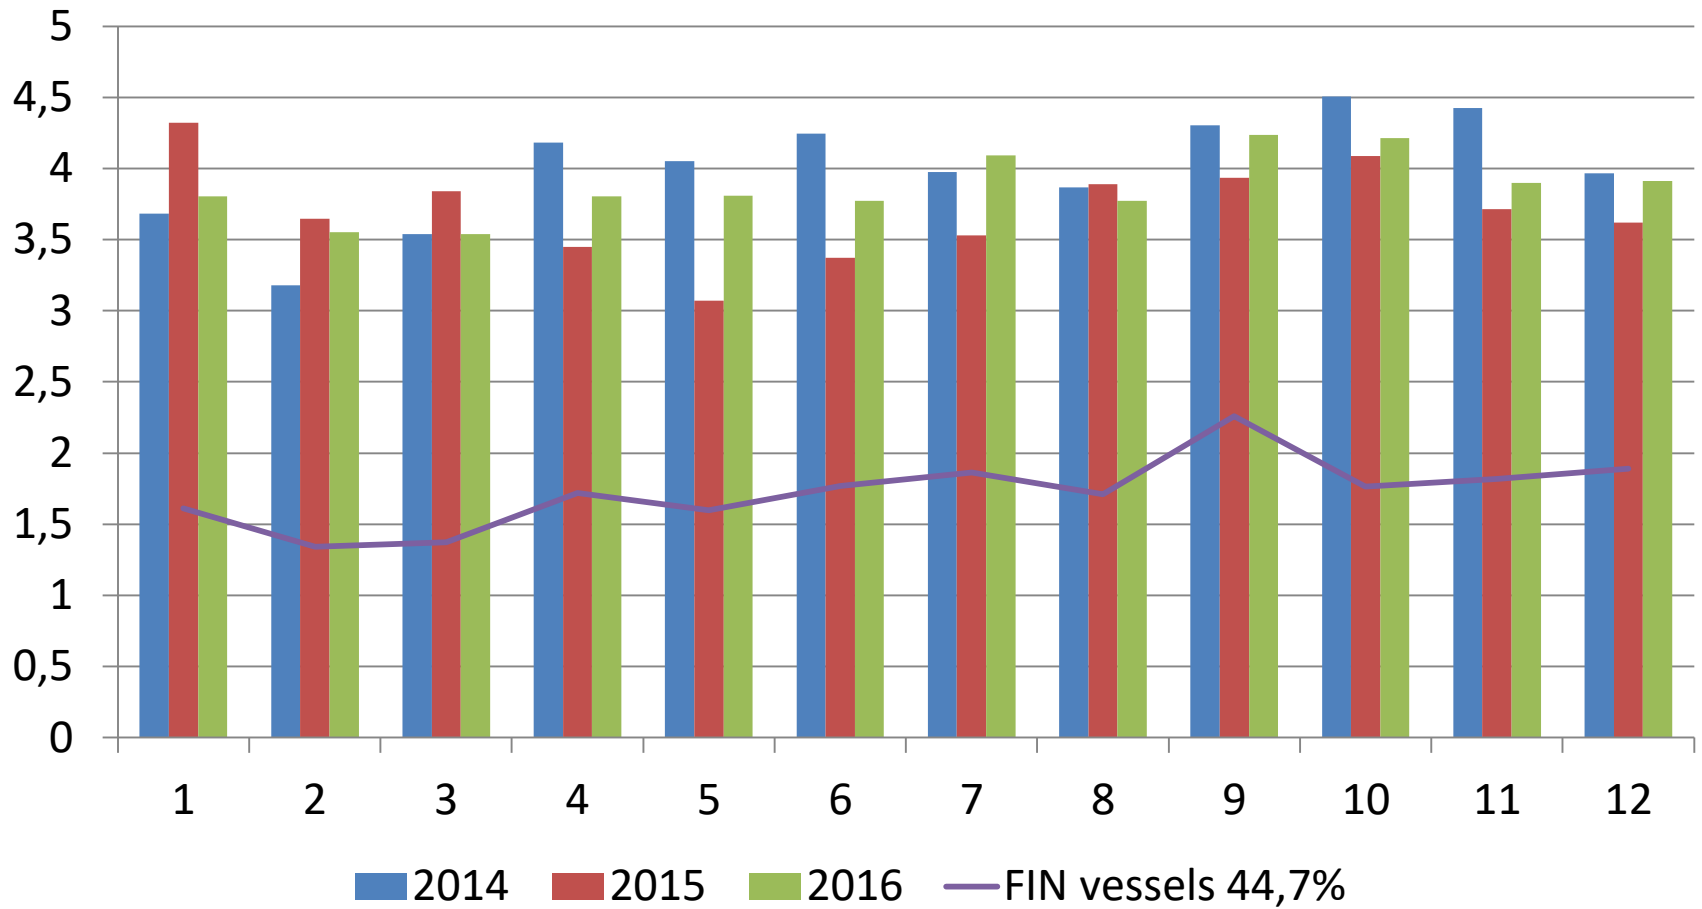

FIN SEABORNE IMPORT

Monthly (Mton)

FIN SEABORNE IMPORT

From the beginning of the year (Mton)

FIN SEABORNE EXPORT

Monthly (Mton)

FIN SEASBORNE EXPORT

From the beginning of the year (Mton)

FIN PASSENGER TRAFFIC TO/FROM FOREIGN COUNTRIES

Monthly (Million)

FIN PASSENGER TRAFFIC TO/FROM FOREIGN COUNTRIES

From the beginning of the year (Million)

IMPORT-TRANSITO VIA FINNISH PORTS

Monthly (Mton)

IMPORT -TRANSITO VIA FINNISH PORTS