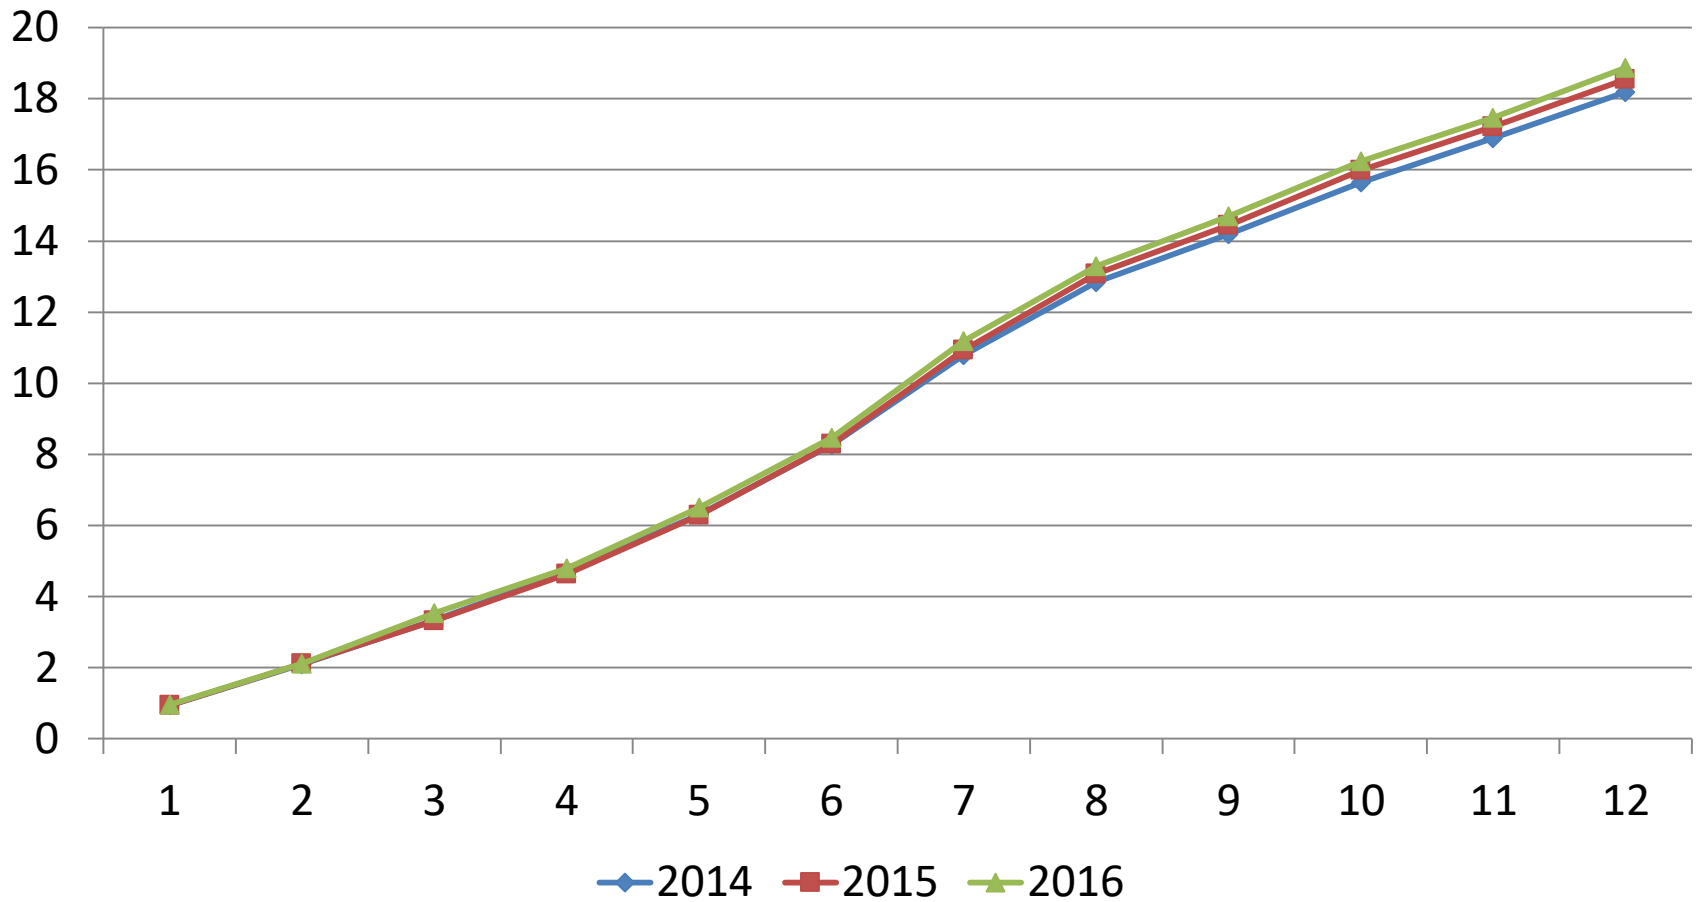

FIN SEABORNE IMPORT

Monthly (Mton)

FIN SEABORNE IMPORT

From the beginning of the year (Mton)

FIN SEABORNE EXPORT

Monthly (Mton)

FIN SEASBORNE EXPORT

From the beginning of the year (Mton)

FIN PASSENGER TRAFFIC TO/FROM FOREIGN COUNTRIES

Monthly (Million)

FIN PASSENGER TRAFFIC TO/FROM FOREIGN COUNTRIES

From the beginning of the year (Million)

IMPORT-TRANSITO VIA FINNISH PORTS

Monthly (Mton)

IMPORT -TRANSITO VIA FINNISH PORTS