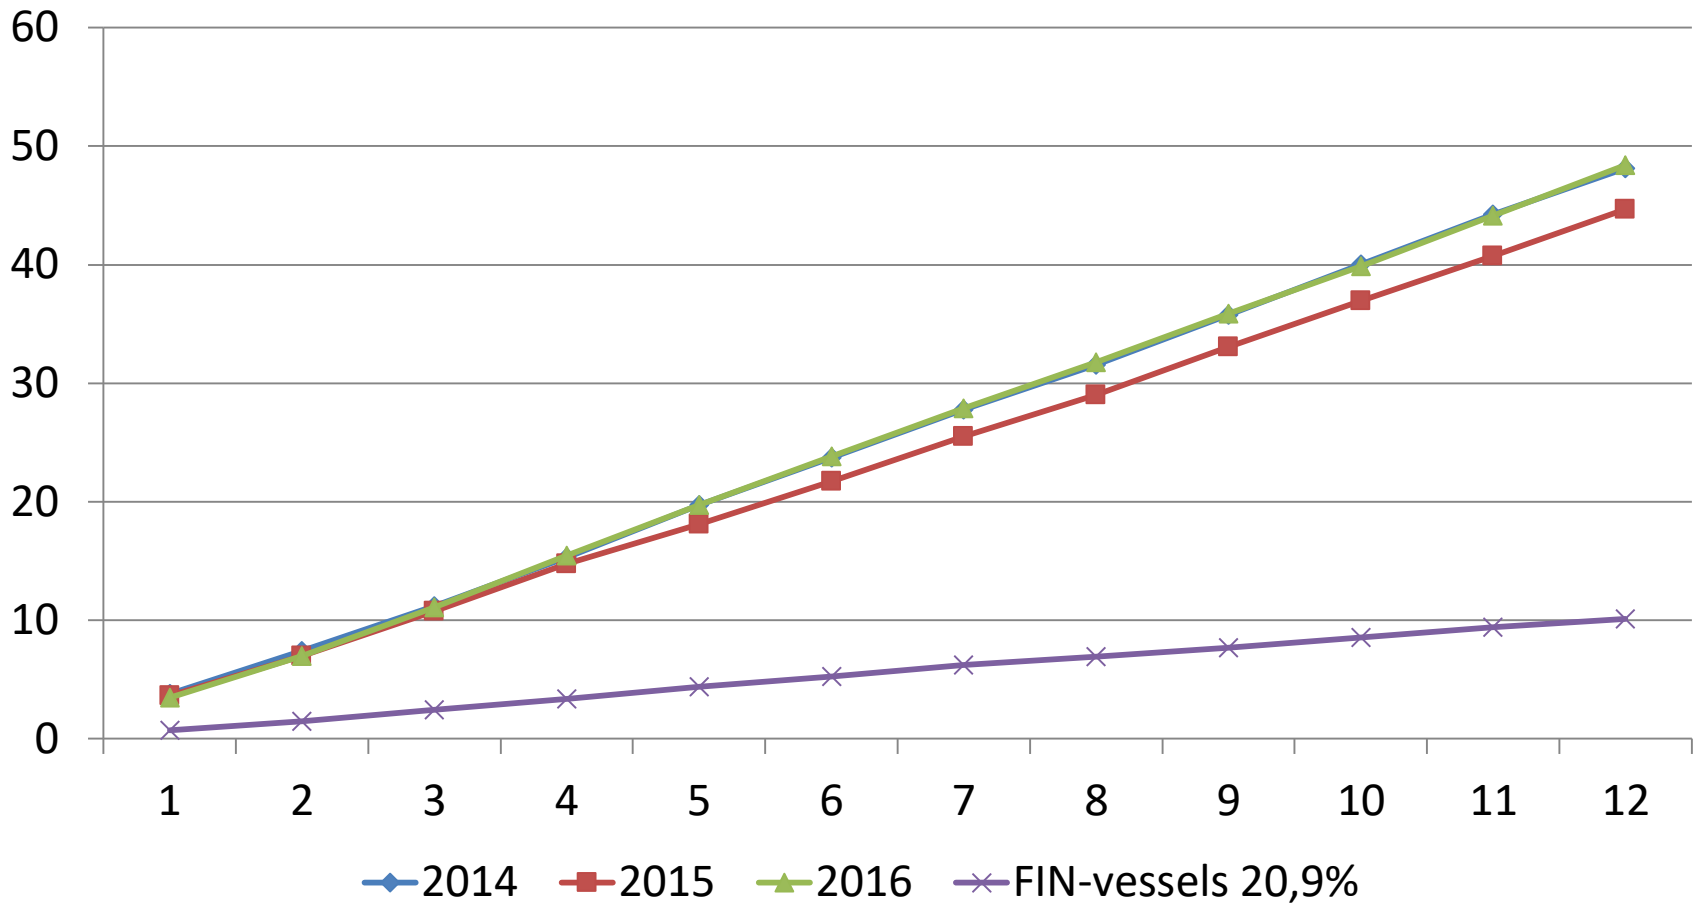

FIN SEABORNE IMPORT

Monthly (Mton)

FIN SEABORNE IMPORT

From the beginning of the year (Mton)

FIN SEABORNE EXPORT

Monthly (Mton)

FIN SEASBORNE EXPORT

From the beginning of the year (Mton)

FIN PASSENGER TRAFFIC TO/FROM FOREIGN COUNTRIES

Monthly (Million)

FIN PASSENGER TRAFFIC TO/FROM FOREIGN COUNTRIES

From the beginning of the year (Million)

IMPORT-TRANSITO VIA FINNISH PORTS

Monthly (Mton)

IMPORT -TRANSITO VIA FINNISH PORTS