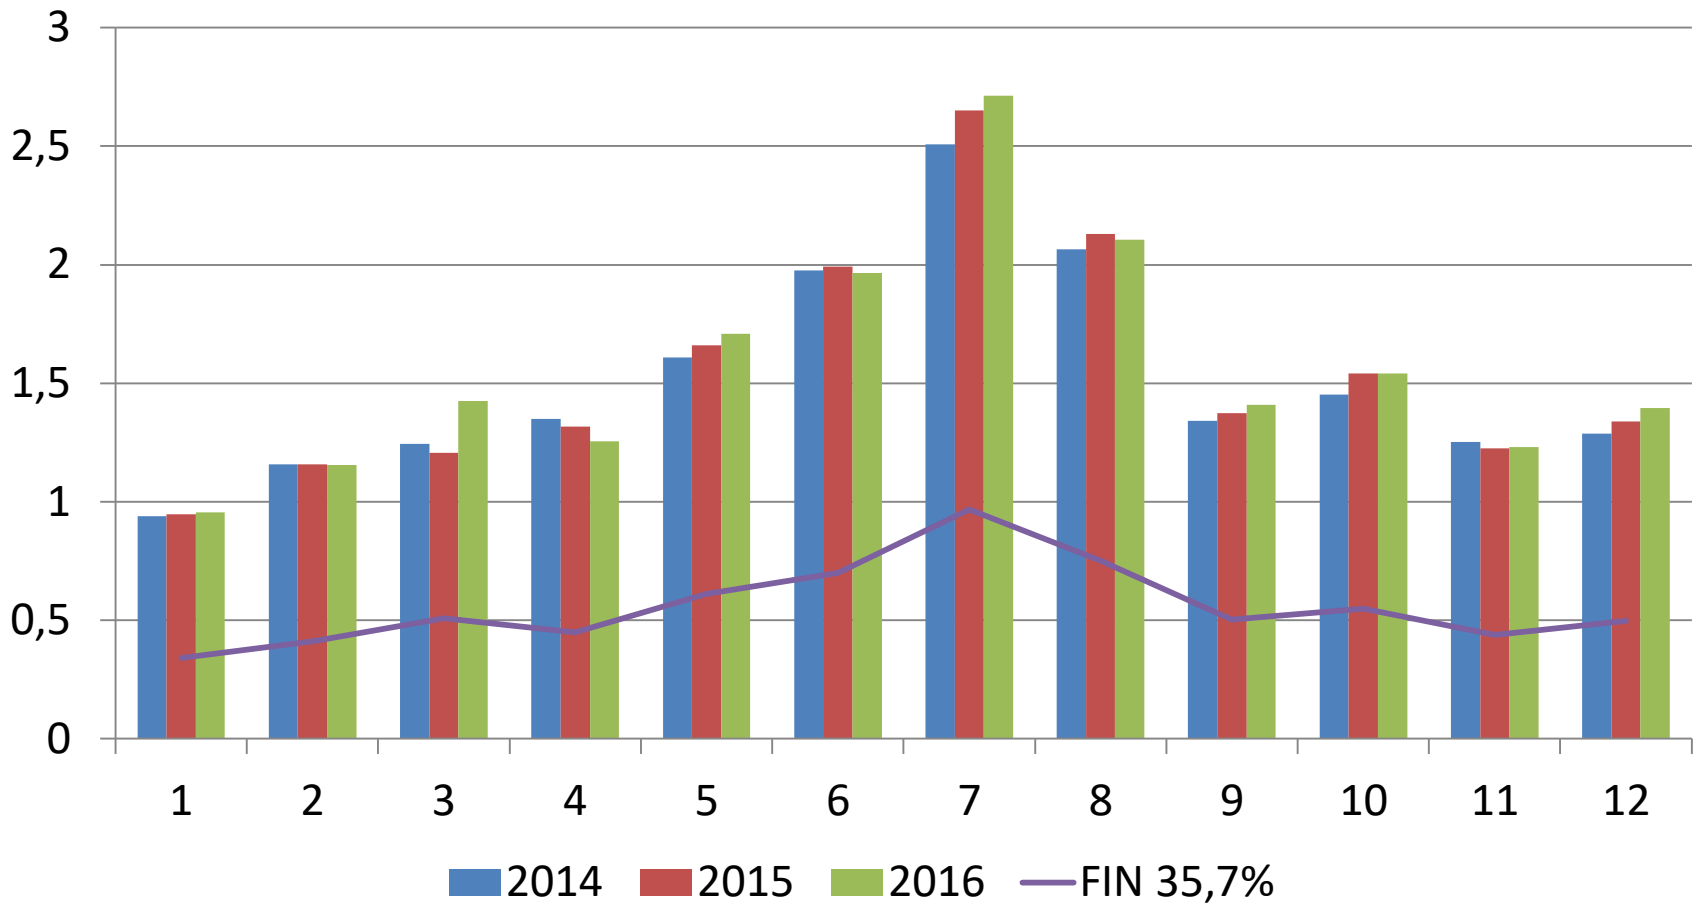

FIN SEABORNE IMPORT

Monthly (Mton)

FIN SEABORNE IMPORT

From the beginning of the year (Mton)

FIN SEABORNE EXPORT

Monthly (Mton)

FIN SEASBORNE EXPORT

From the beginning of the year (Mton)

FIN PASSENGER TRAFFIC TO/FROM FOREIGN COUNTRIES

Monthly (Million)

FIN PASSENGER TRAFFIC TO/FROM FOREIGN COUNTRIES

From the beginning of the year (Million)

IMPORT-TRANSITO VIA FINNISH PORTS

Monthly (Mton)

IMPORT -TRANSITO VIA FINNISH PORTS