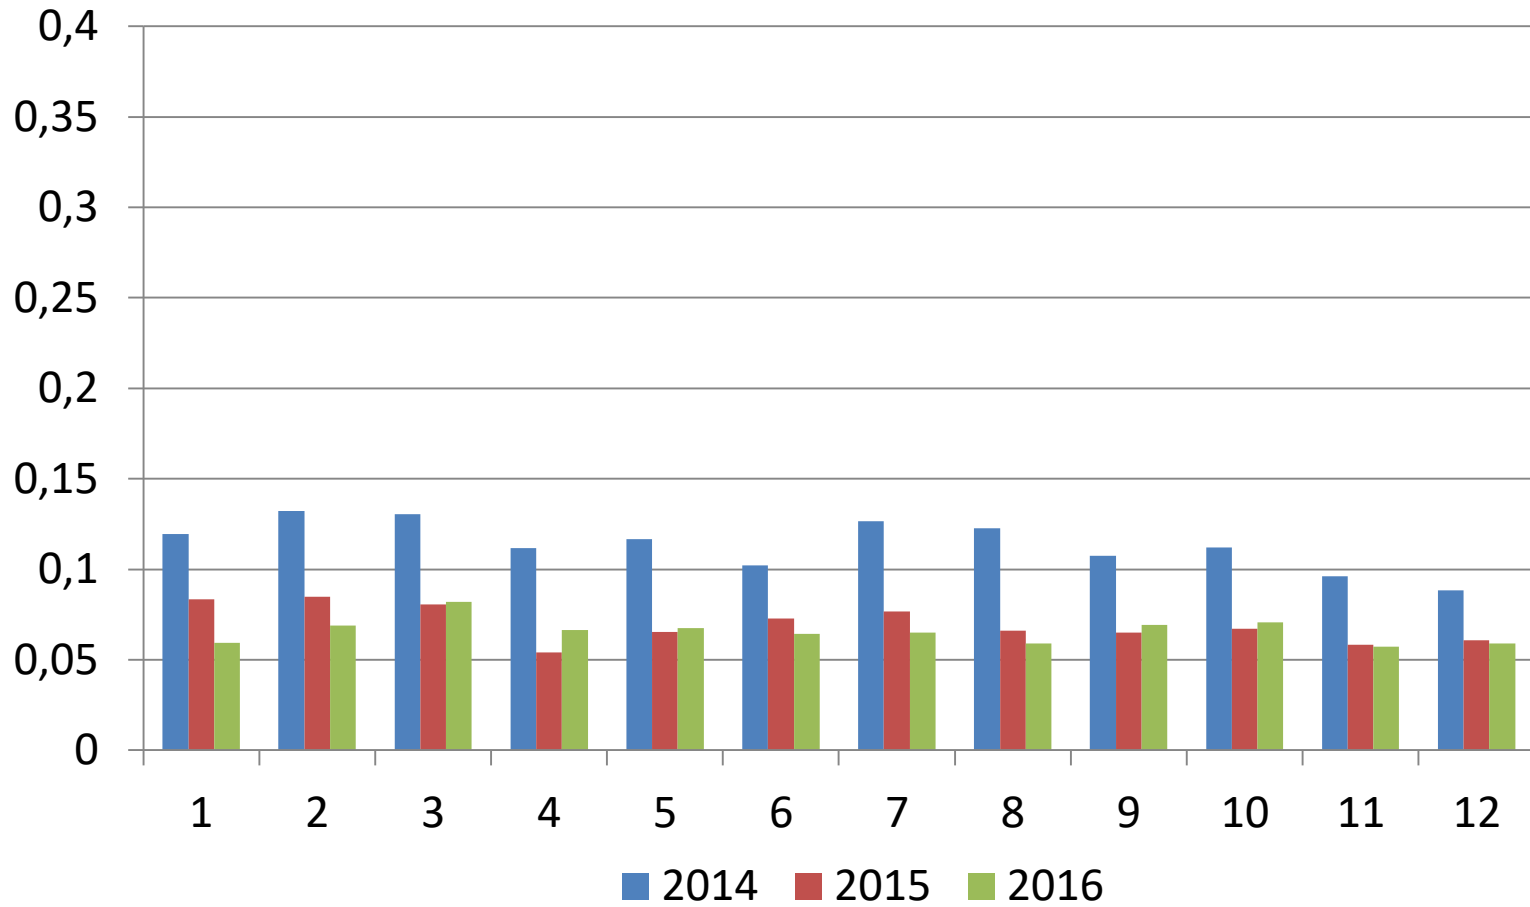

FIN PASSENGER TRAFFIC TO/FROM FOREIGN COUNTRIES

Monthly (Million)

FIN PASSENGER TRAFFIC TO/FROM FOREIGN COUNTRIES

From the beginning of the year (Million)

IMPORT-TRANSITO VIA FINNISH PORTS

Monthly (Mton)

IMPORT -TRANSITO VIA FINNISH PORTS