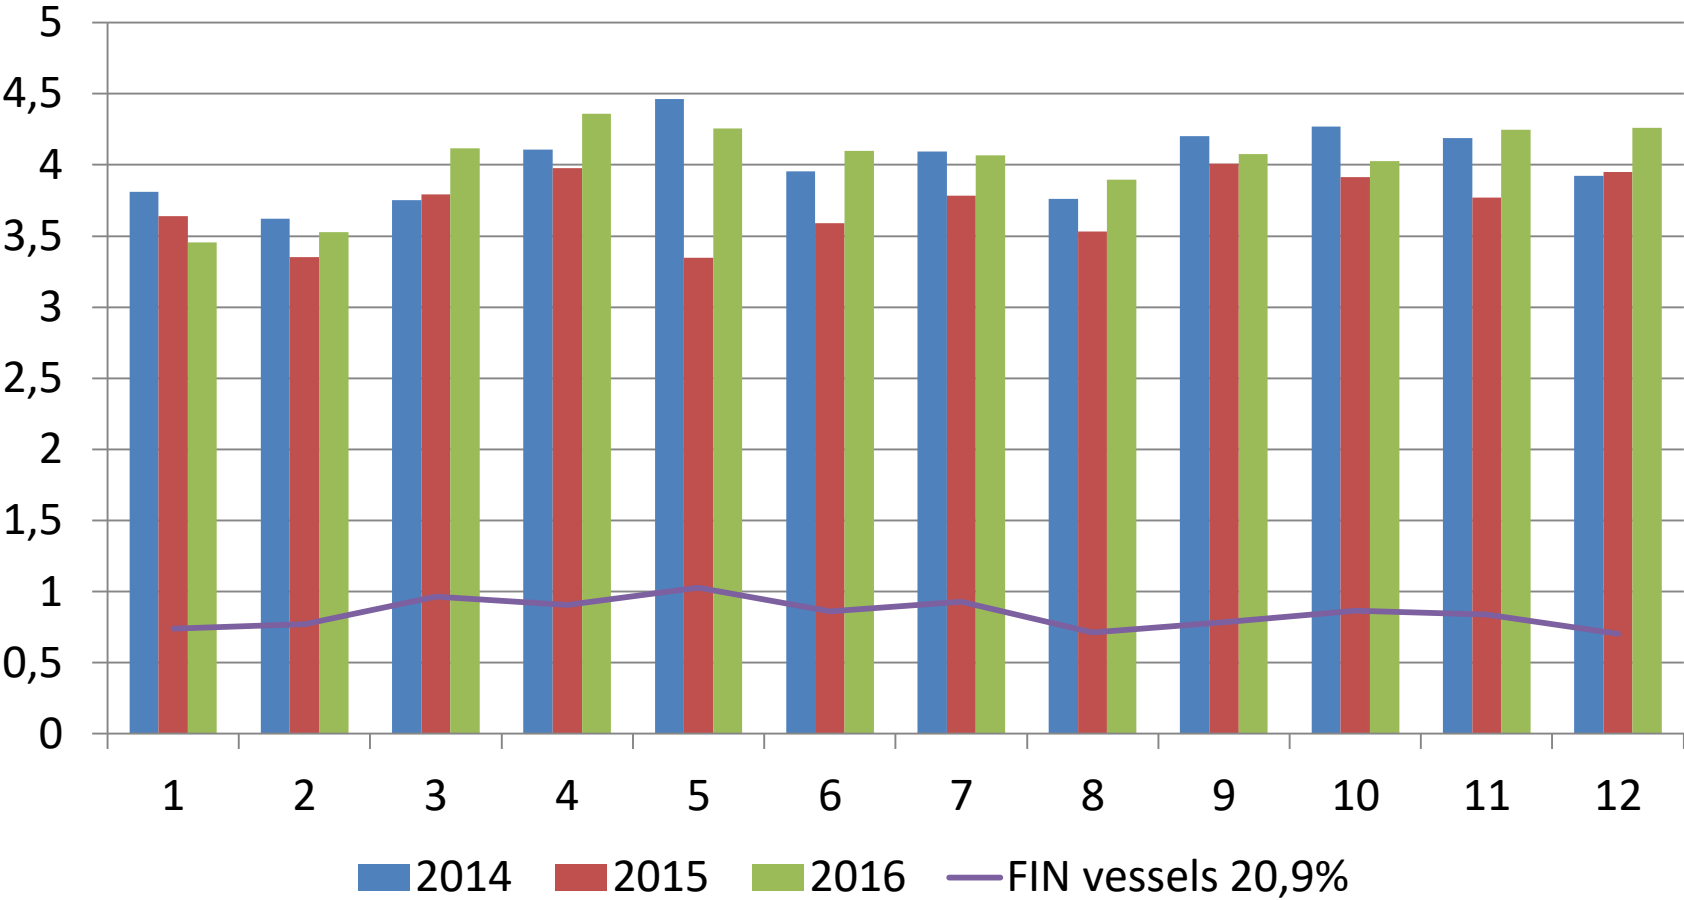

FIN SEABORNE IMPORT

Monthly (Mton)

FIN SEABORNE IMPORT

From the beginning of the year (Mton)

FIN SEABORNE EXPORT

Monthly (Mton)

FIN SEASBORNE EXPORT

From the beginning of the year (Mton)

FIN PASSENGER TRAFFIC TO/FROM FOREIGN COUNTRIES

Monthly (Million)

FIN PASSENGER TRAFFIC TO/FROM FOREIGN COUNTRIES

From the beginning of the year (Million)

IMPORT-TRANSITO VIA FINNISH PORTS

Monthly (Mton)

IMPORT -TRANSITO VIA FINNISH PORTS