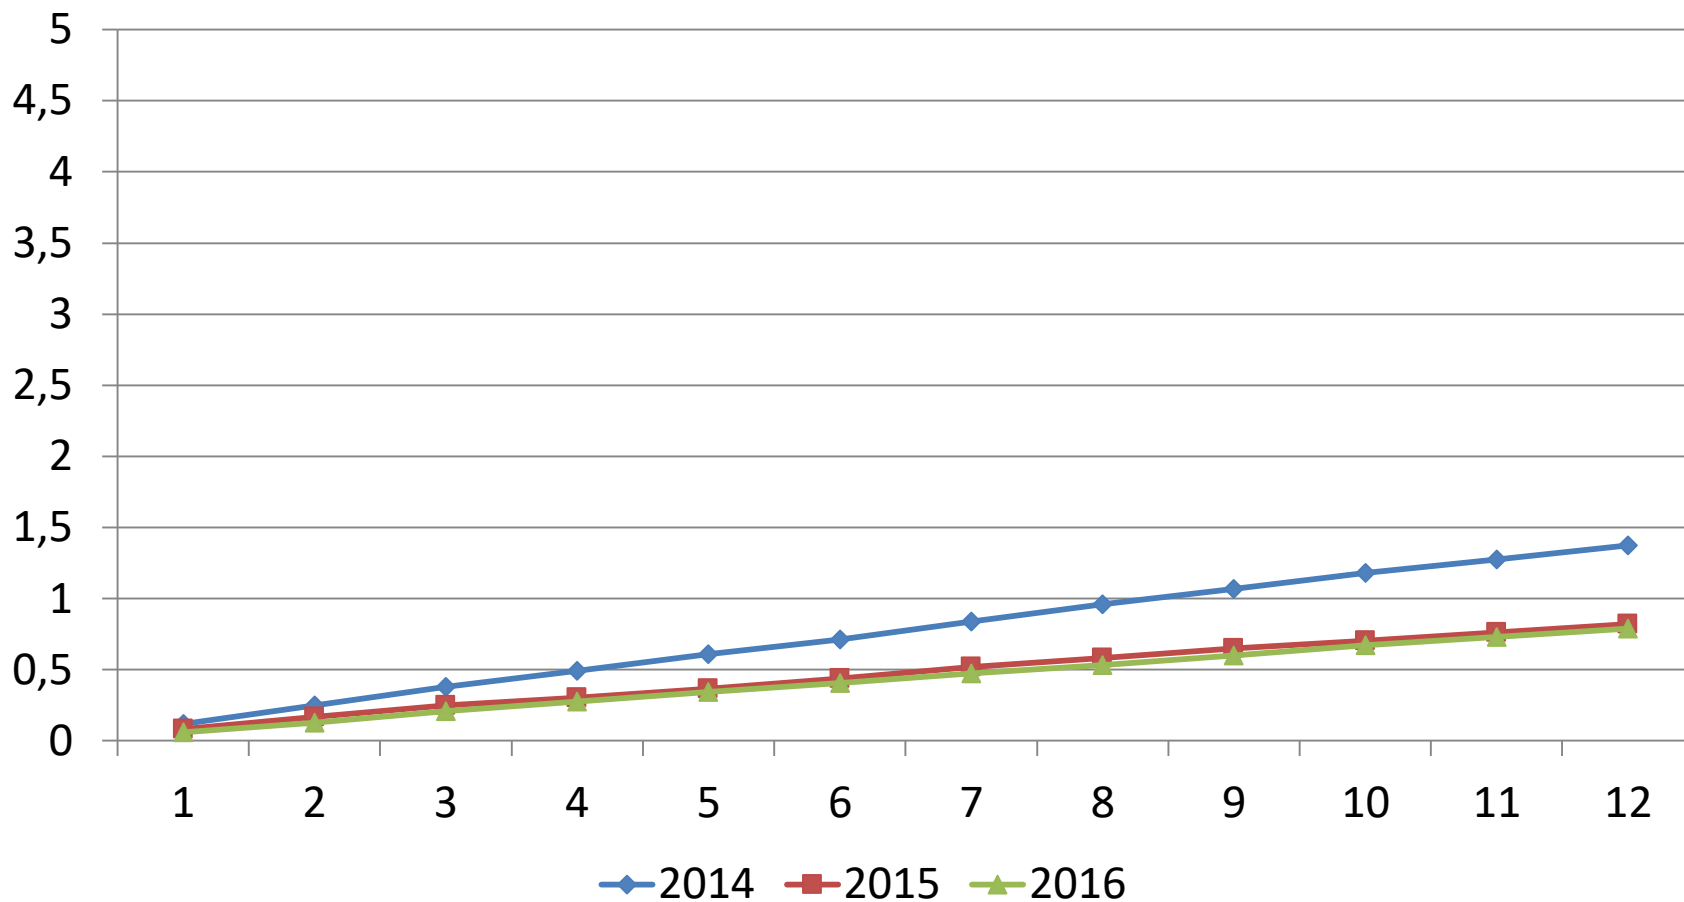

IMPORT -TRANSITO VIA FINNISH PORTS

From the beginning of the year (Mton)