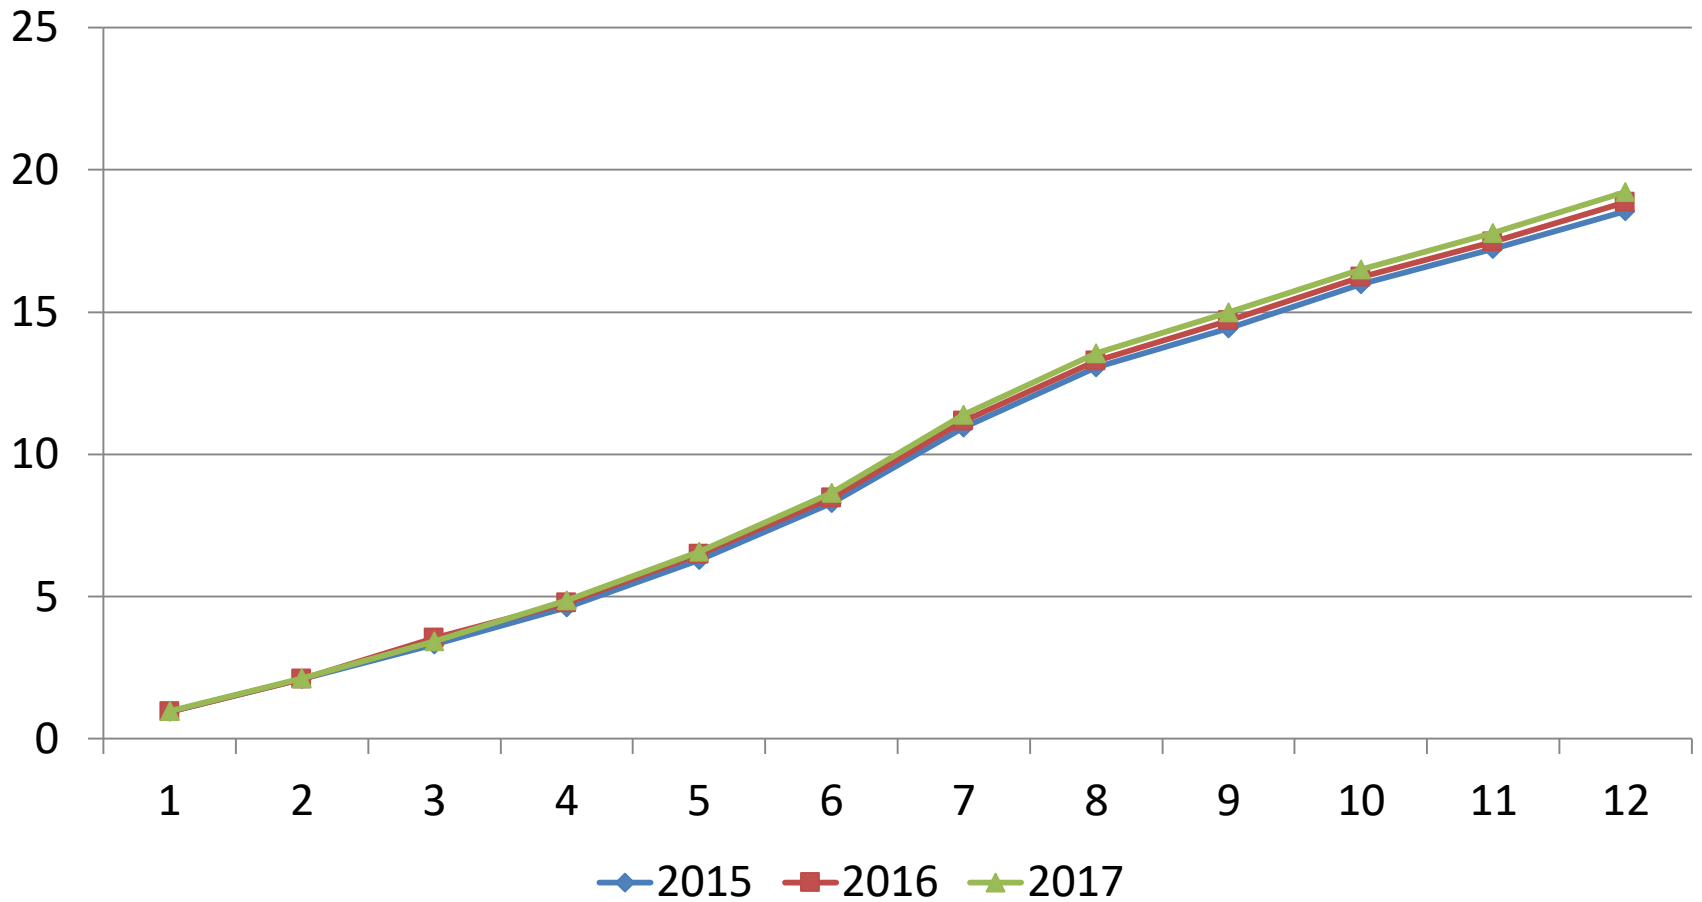

FIN SEABORNE IMPORT

Monthly (Mton)

FIN SEABORNE IMPORT

From the beginning of the year (Mton)

FIN SEABORNE EXPORT

Monthly (Mton)

FIN SEASBORNE EXPORT

From the beginning of the year (Mton)

FIN PASSENGER TRAFFIC TO/FROM FOREIGN COUNTRIES

Monthly (Million)

FIN PASSENGER TRAFFIC TO/FROM FOREIGN COUNTRIES

From the beginning of the year (Million)

IMPORT-TRANSITO VIA FINNISH PORTS

Monthly (Mton)

IMPORT -TRANSITO VIA FINNISH PORTS