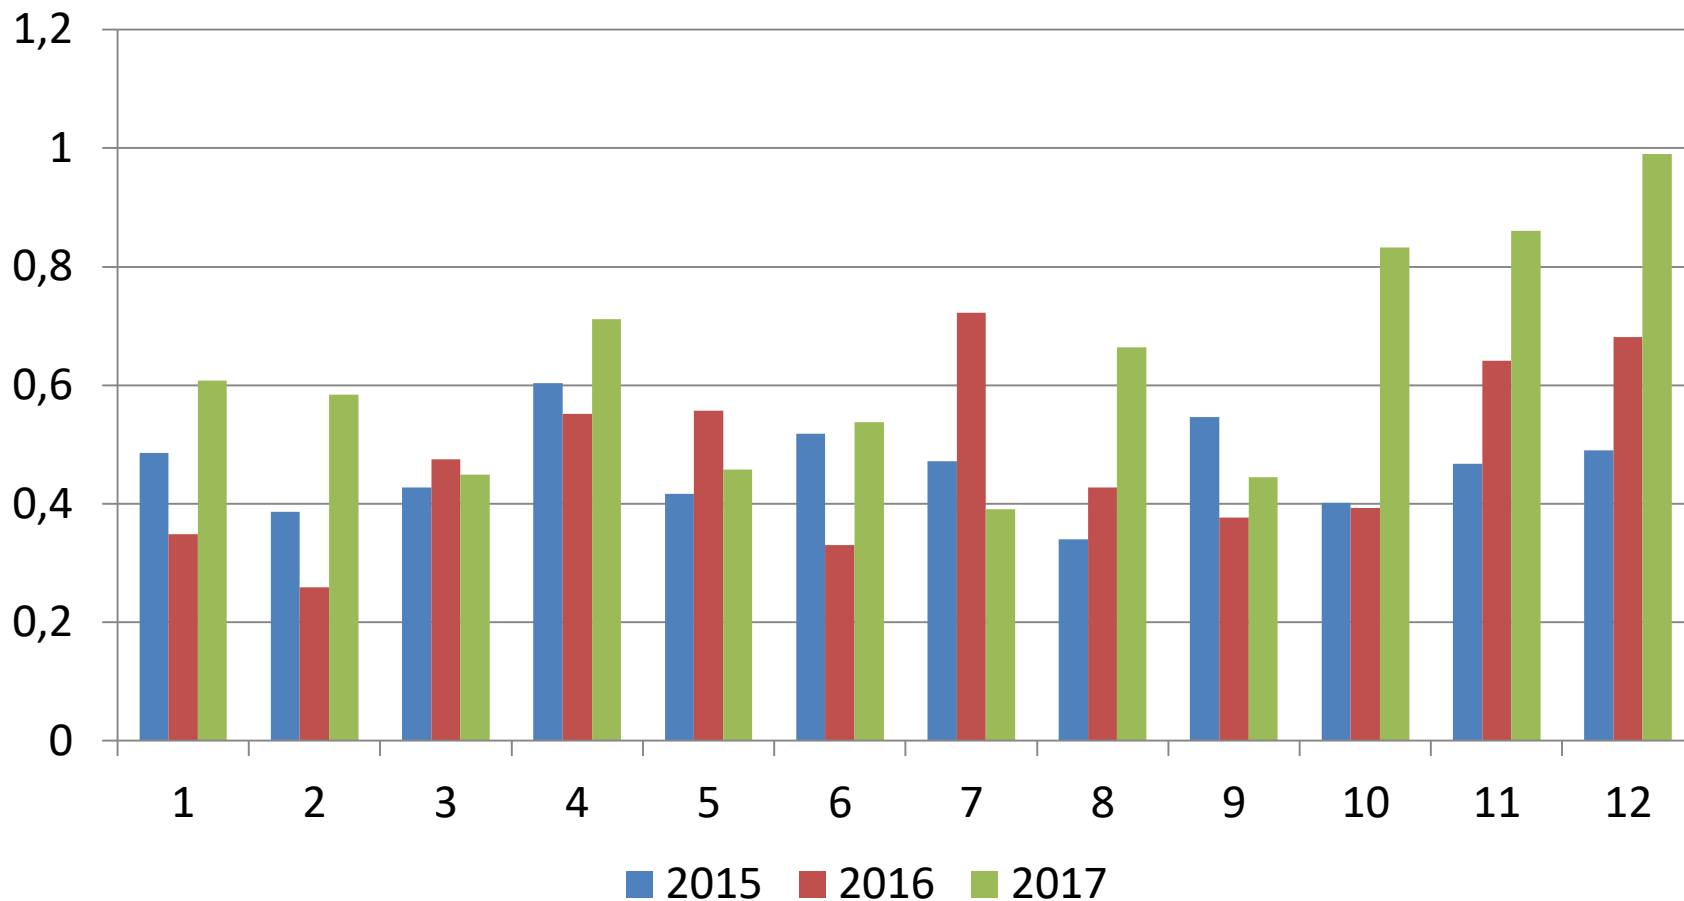

FIN PASSENGER TRAFFIC TO/FROM FOREIGN COUNTRIES

Monthly (Million)

FIN PASSENGER TRAFFIC TO/FROM FOREIGN COUNTRIES

From the beginning of the year (Million)

IMPORT-TRANSITO VIA FINNISH PORTS

Monthly (Mton)

IMPORT -TRANSITO VIA FINNISH PORTS

From the beginning of the year (Mton)

EXPORT-TRANSITO VIA FINNISH PORTS

Monthly (Mton)

EXPORT-TRANSITO VIA FINNISH PORTS

From the beginning of the year (Mton)