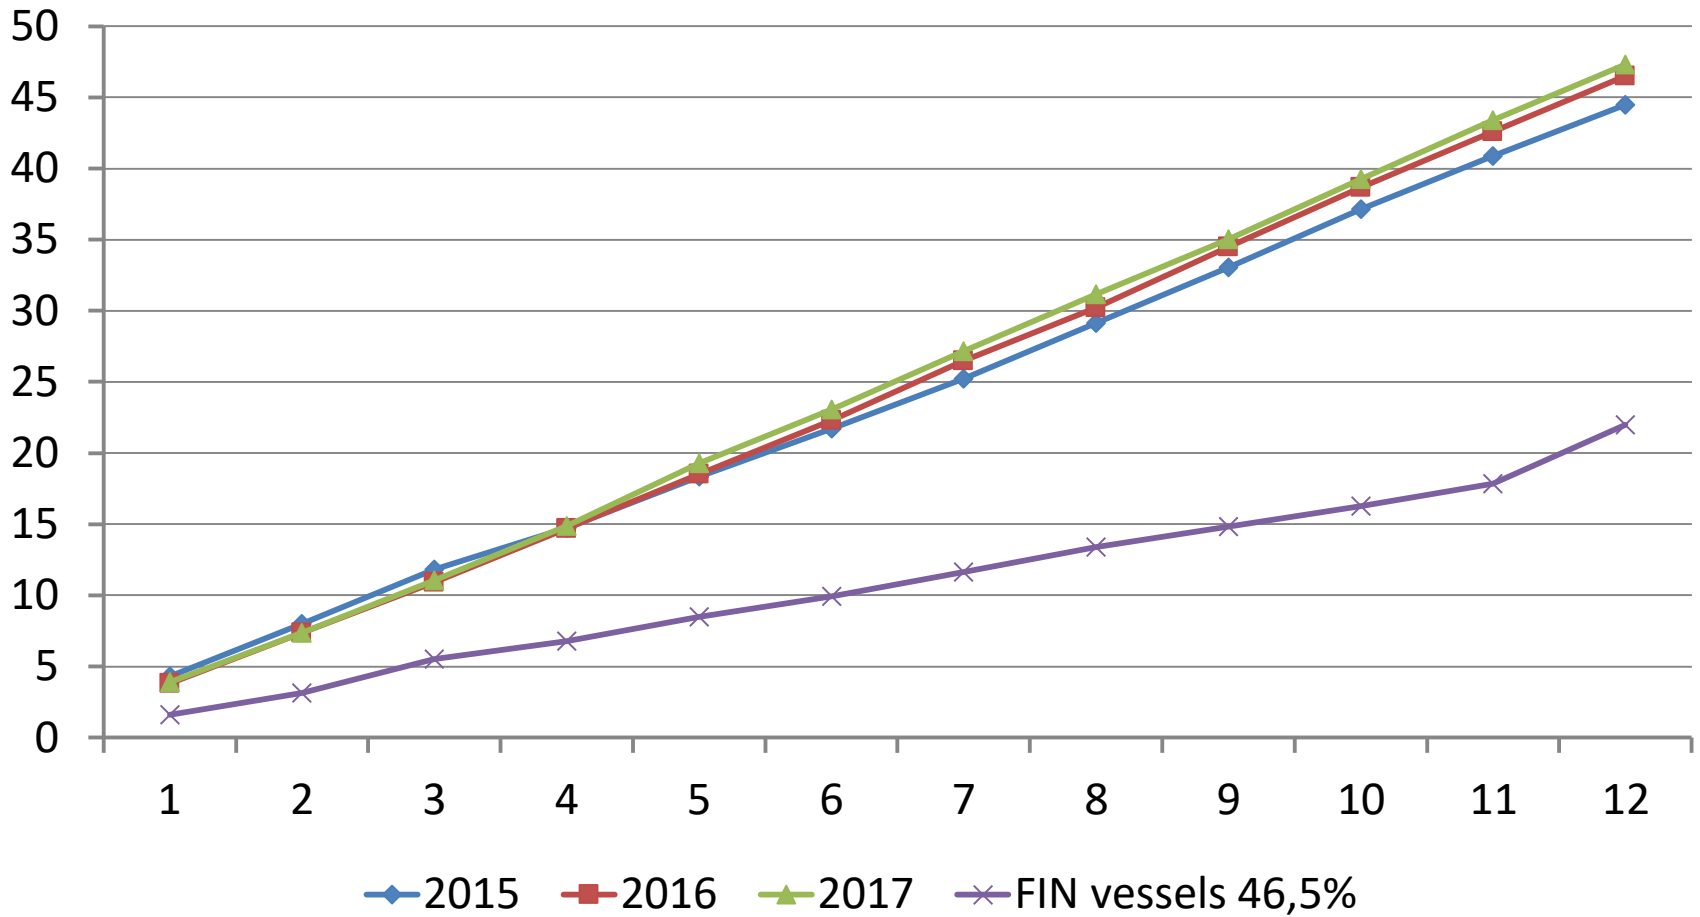

FIN SEABORNE IMPORT

Monthly (Mton)

FIN SEABORNE IMPORT

From the beginning of the year (Mton)

FIN SEABORNE EXPORT

Monthly (Mton)

FIN SEASBORNE EXPORT

From the beginning of the year (Mton)

FIN PASSENGER TRAFFIC TO/FROM FOREIGN COUNTRIES

Monthly (Million)

FIN PASSENGER TRAFFIC TO/FROM FOREIGN COUNTRIES

From the beginning of the year (Million)

IMPORT-TRANSITO VIA FINNISH PORTS

Monthly (Mton)

IMPORT -TRANSITO VIA FINNISH PORTS