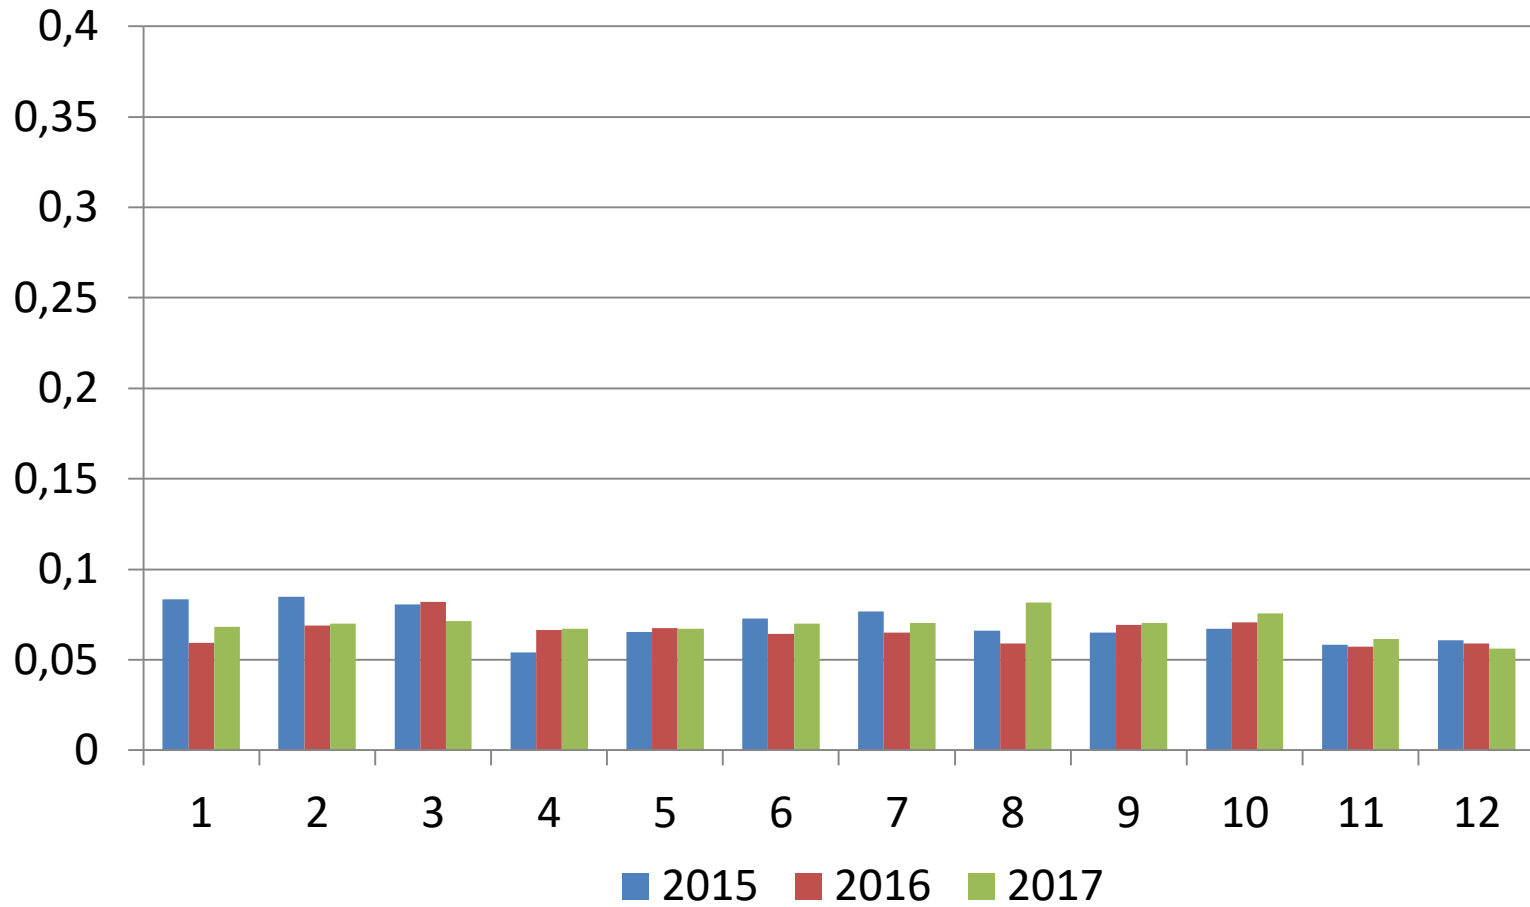

FIN PASSENGER TRAFFIC TO/FROM FOREIGN COUNTRIES

Monthly (Million)

FIN PASSENGER TRAFFIC TO/FROM FOREIGN COUNTRIES

From the beginning of the year (Million)

IMPORT-TRANSITO VIA FINNISH PORTS

Monthly (Mton)

IMPORT -TRANSITO VIA FINNISH PORTS