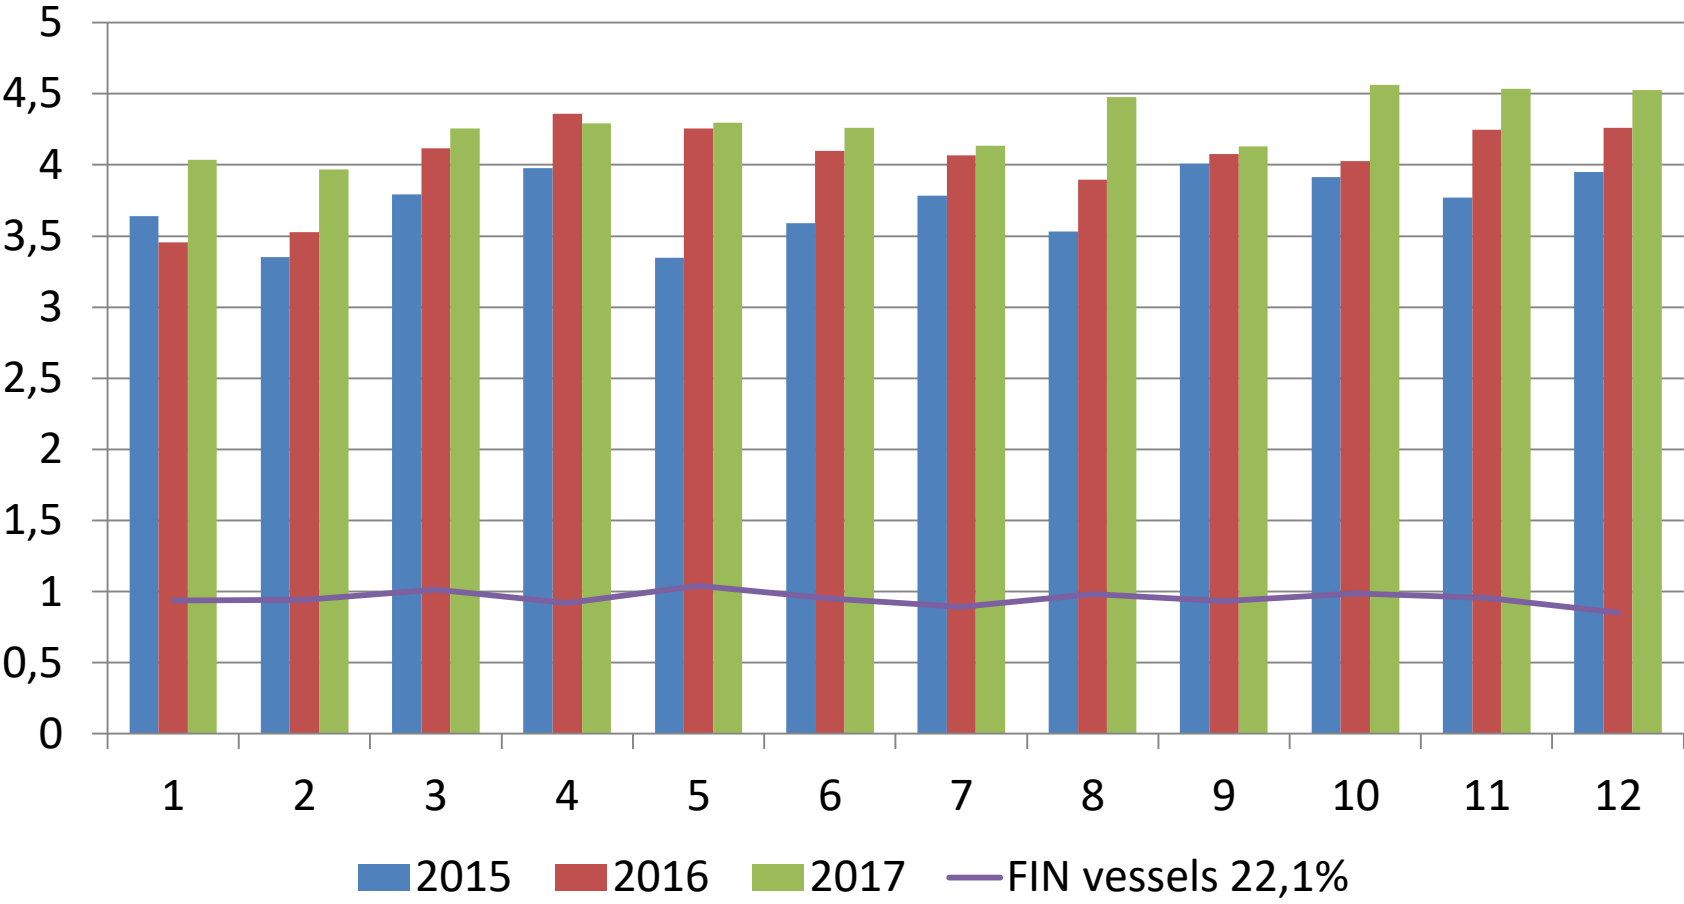

FIN SEABORNE IMPORT

Monthly (Mton)

FIN SEABORNE IMPORT

From the beginning of the year (Mton)

FIN SEABORNE EXPORT

Monthly (Mton)

FIN SEASBORNE EXPORT

From the beginning of the year (Mton)

FIN PASSENGER TRAFFIC TO/FROM FOREIGN COUNTRIES

Monthly (Million)

FIN PASSENGER TRAFFIC TO/FROM FOREIGN COUNTRIES

From the beginning of the year (Million)

IMPORT-TRANSITO VIA FINNISH PORTS

Monthly (Mton)

IMPORT -TRANSITO VIA FINNISH PORTS