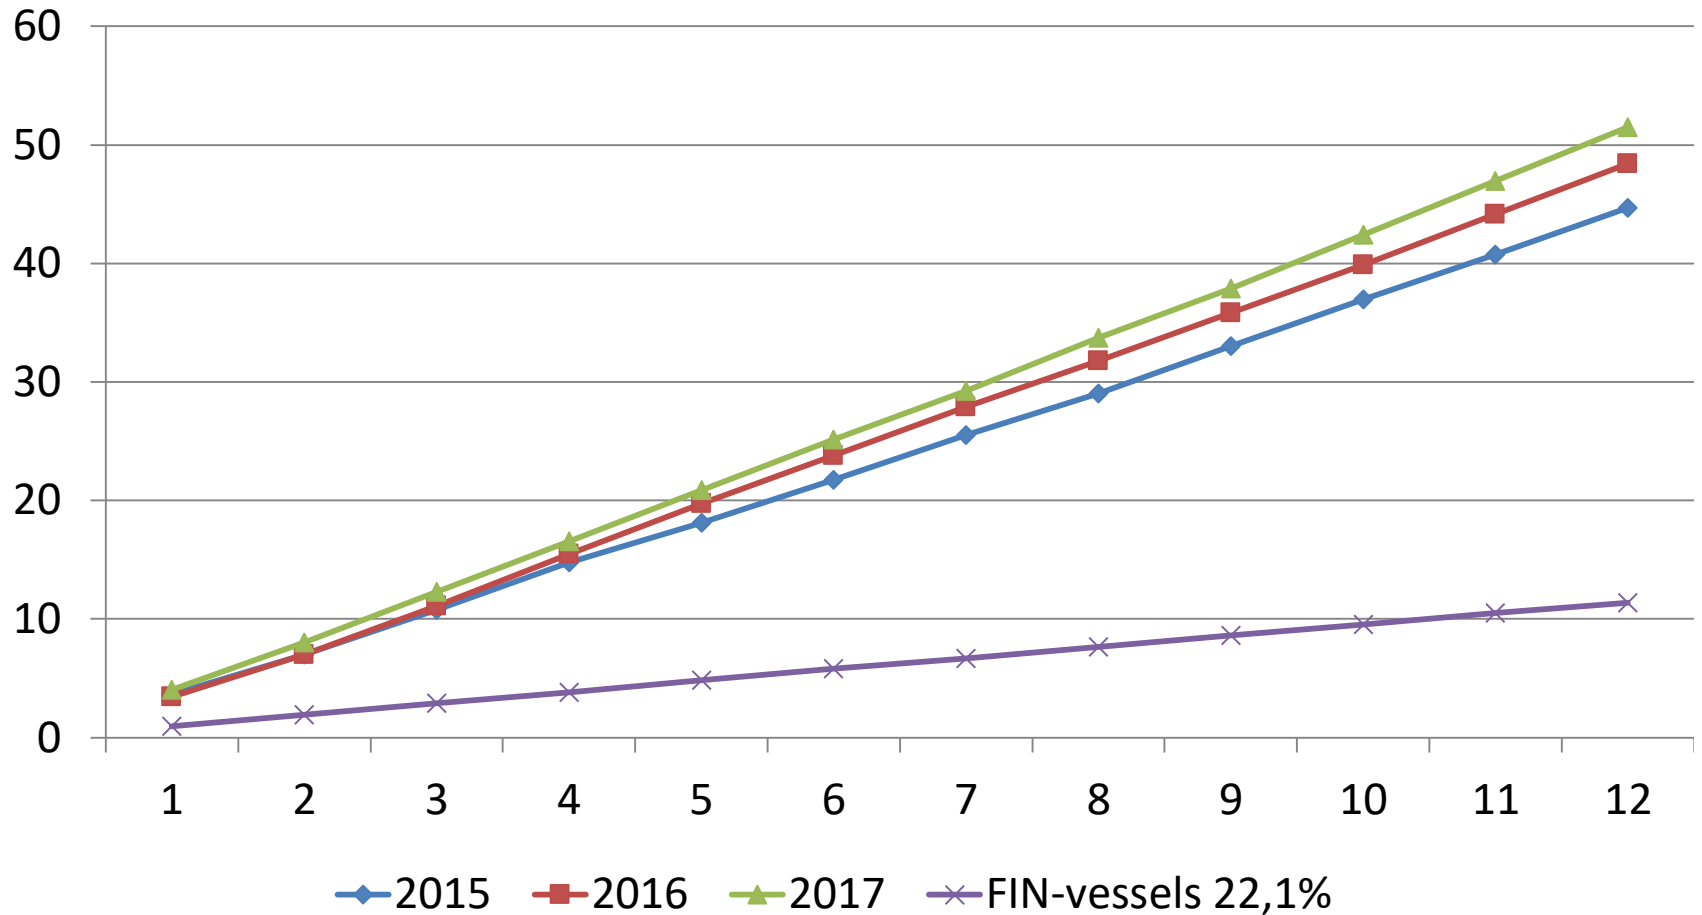

FIN SEABORNE IMPORT

Monthly (Mton)

FIN SEABORNE IMPORT

From the beginning of the year (Mton)

FIN SEABORNE EXPORT

Monthly (Mton)

FIN SEASBORNE EXPORT

From the beginning of the year (Mton)

FIN PASSENGER TRAFFIC TO/FROM FOREIGN COUNTRIES

Monthly (Million)

FIN PASSENGER TRAFFIC TO/FROM FOREIGN COUNTRIES

From the beginning of the year (Million)

IMPORT-TRANSITO VIA FINNISH PORTS

Monthly (Mton)

IMPORT -TRANSITO VIA FINNISH PORTS