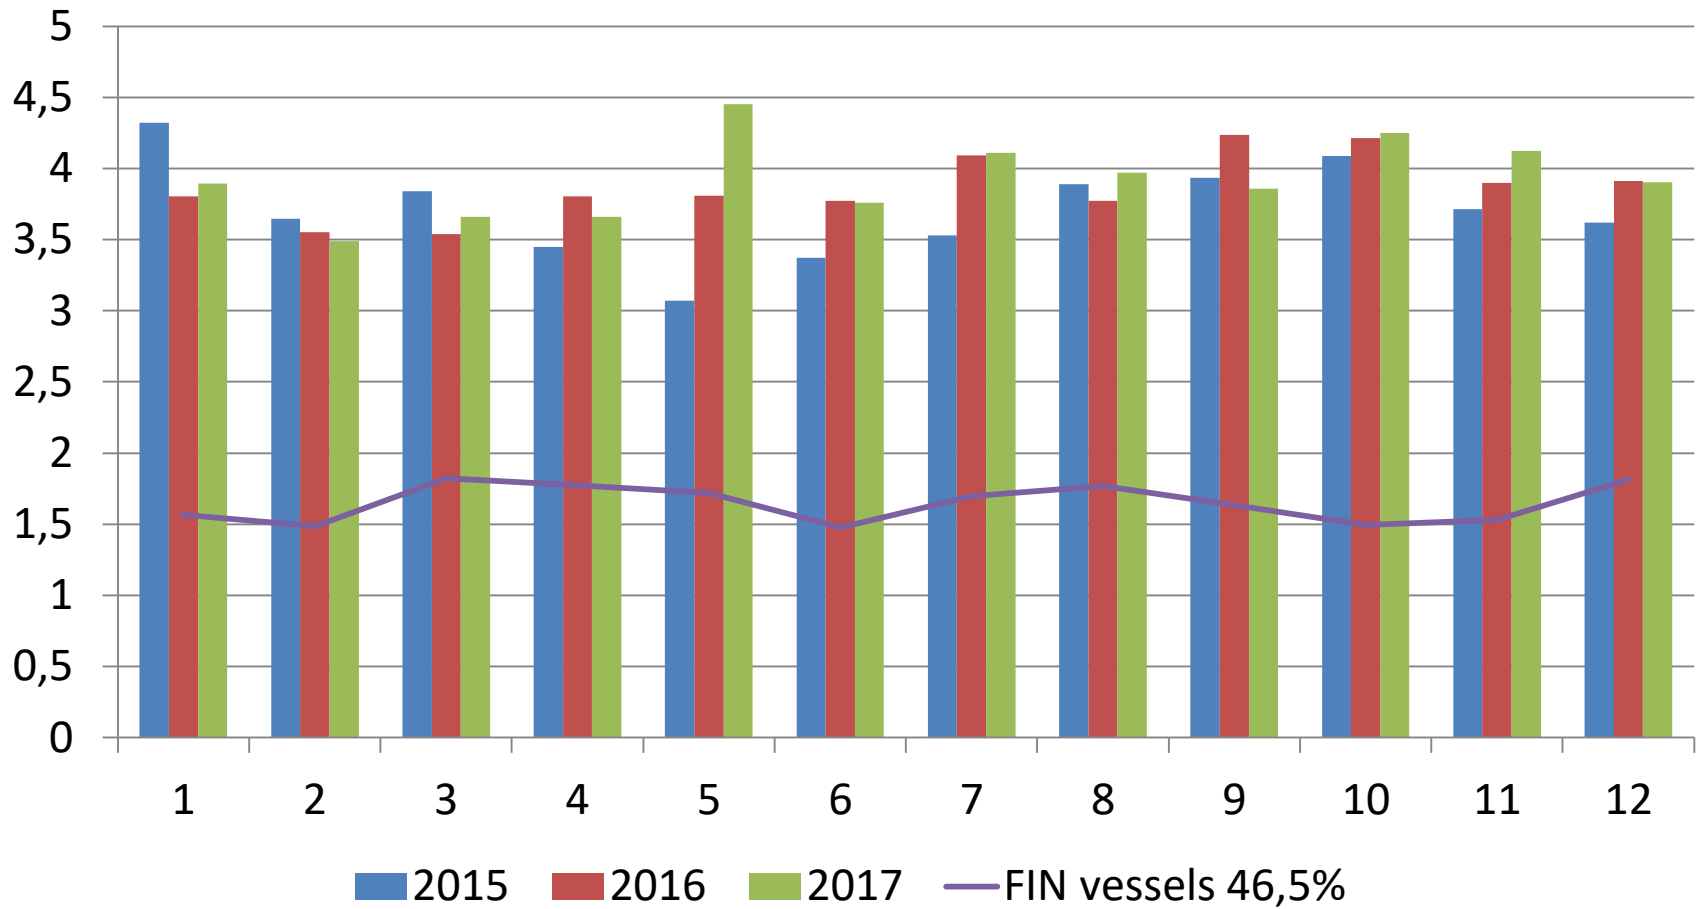

FIN SEABORNE IMPORT

Monthly (Mton)

FIN SEABORNE IMPORT

From the beginning of the year (Mton)

FIN SEABORNE EXPORT

Monthly (Mton)

FIN SEASBORNE EXPORT

From the beginning of the year (Mton)

FIN PASSENGER TRAFFIC TO/FROM FOREIGN COUNTRIES

Monthly (Million)

FIN PASSENGER TRAFFIC TO/FROM FOREIGN COUNTRIES

From the beginning of the year (Million)

IMPORT-TRANSITO VIA FINNISH PORTS

Monthly (Mton)

IMPORT -TRANSITO VIA FINNISH PORTS