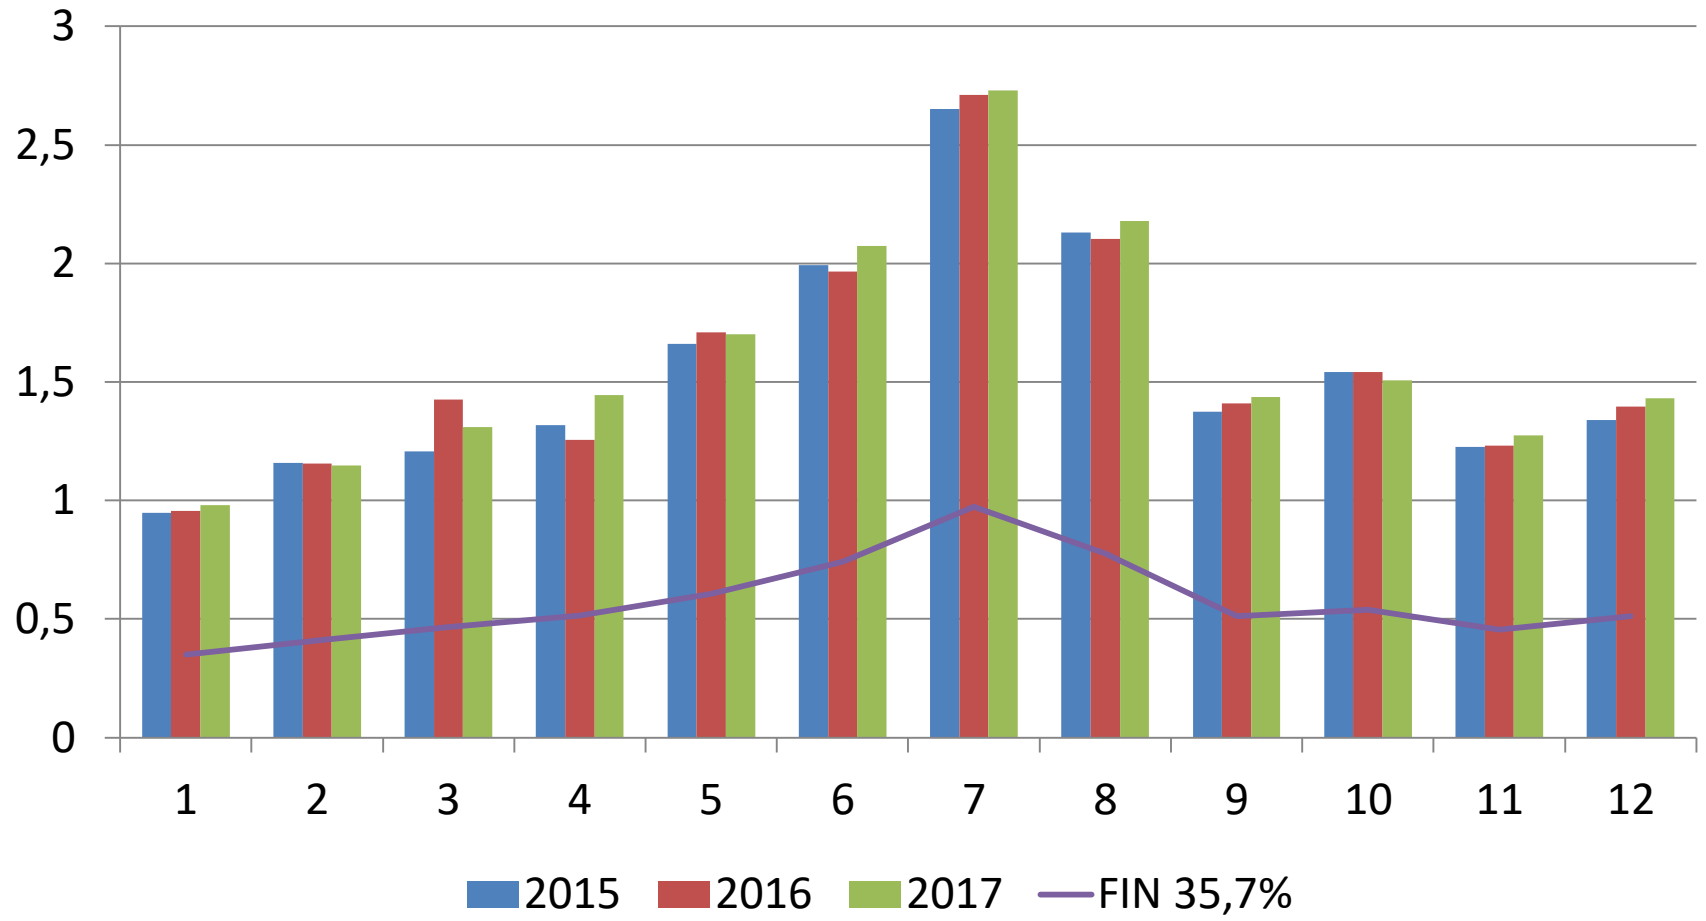

FIN SEABORNE IMPORT

Monthly (Mton)

FIN SEABORNE IMPORT

From the beginning of the year (Mton)

FIN SEABORNE EXPORT

Monthly (Mton)

FIN SEASBORNE EXPORT

From the beginning of the year (Mton)

FIN PASSENGER TRAFFIC TO/FROM FOREIGN COUNTRIES

Monthly (Million)

FIN PASSENGER TRAFFIC TO/FROM FOREIGN COUNTRIES

From the beginning of the year (Million)

IMPORT-TRANSITO VIA FINNISH PORTS

Monthly (Mton)

IMPORT -TRANSITO VIA FINNISH PORTS