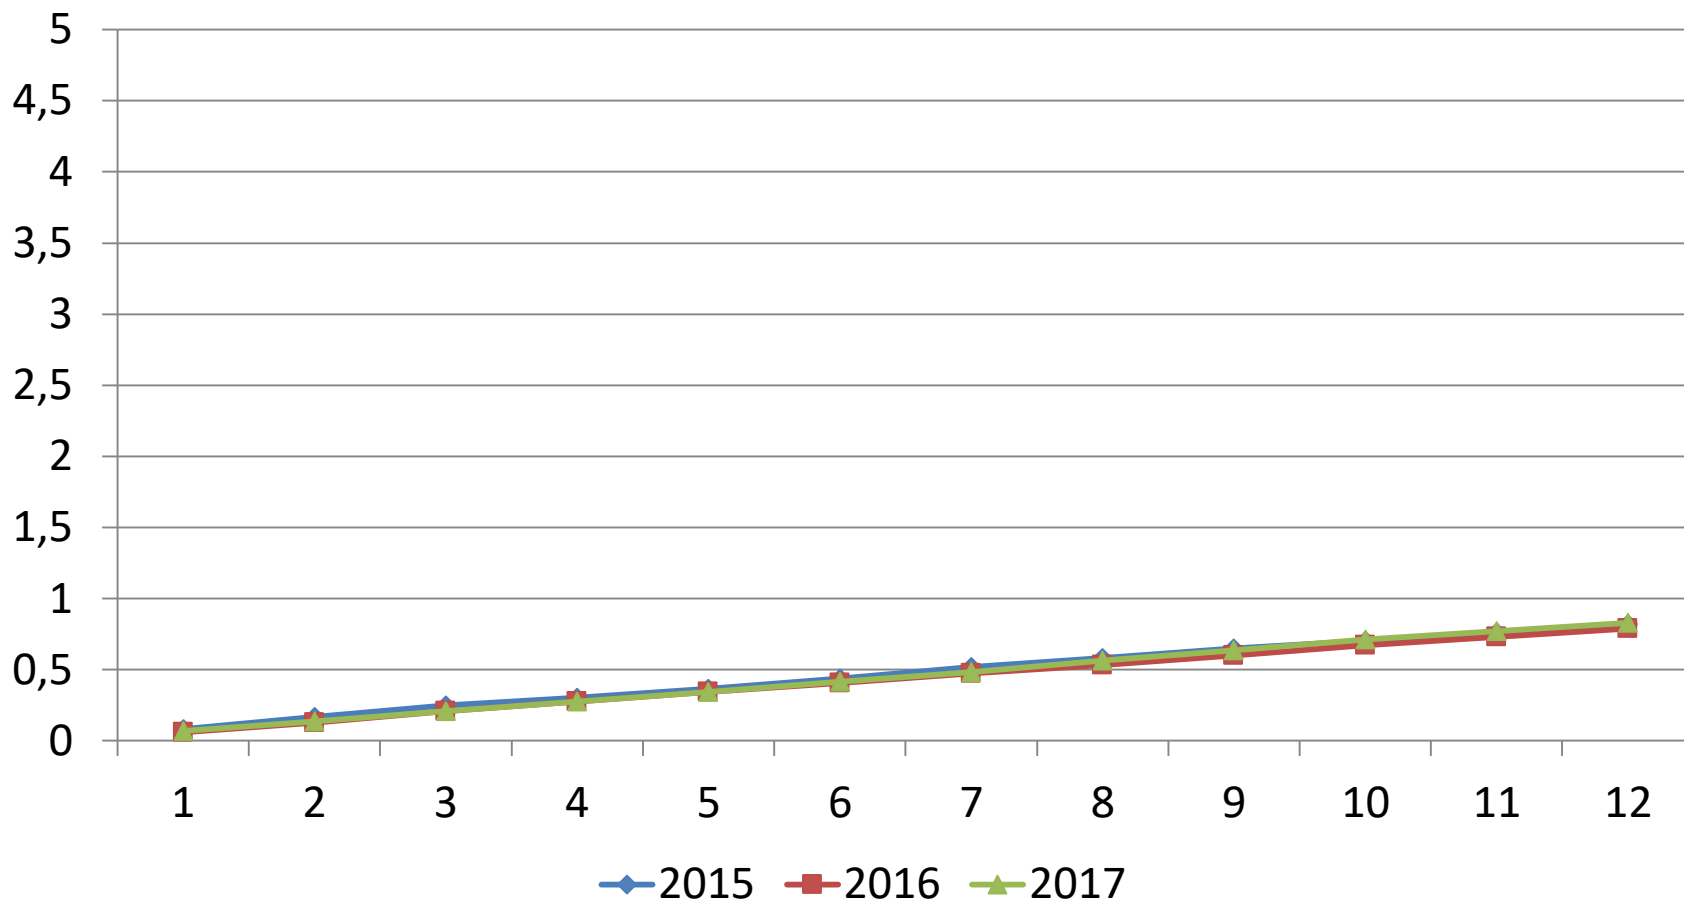

IMPORT -TRANSITO VIA FINNISH PORTS

From the beginning of the year (Mton)