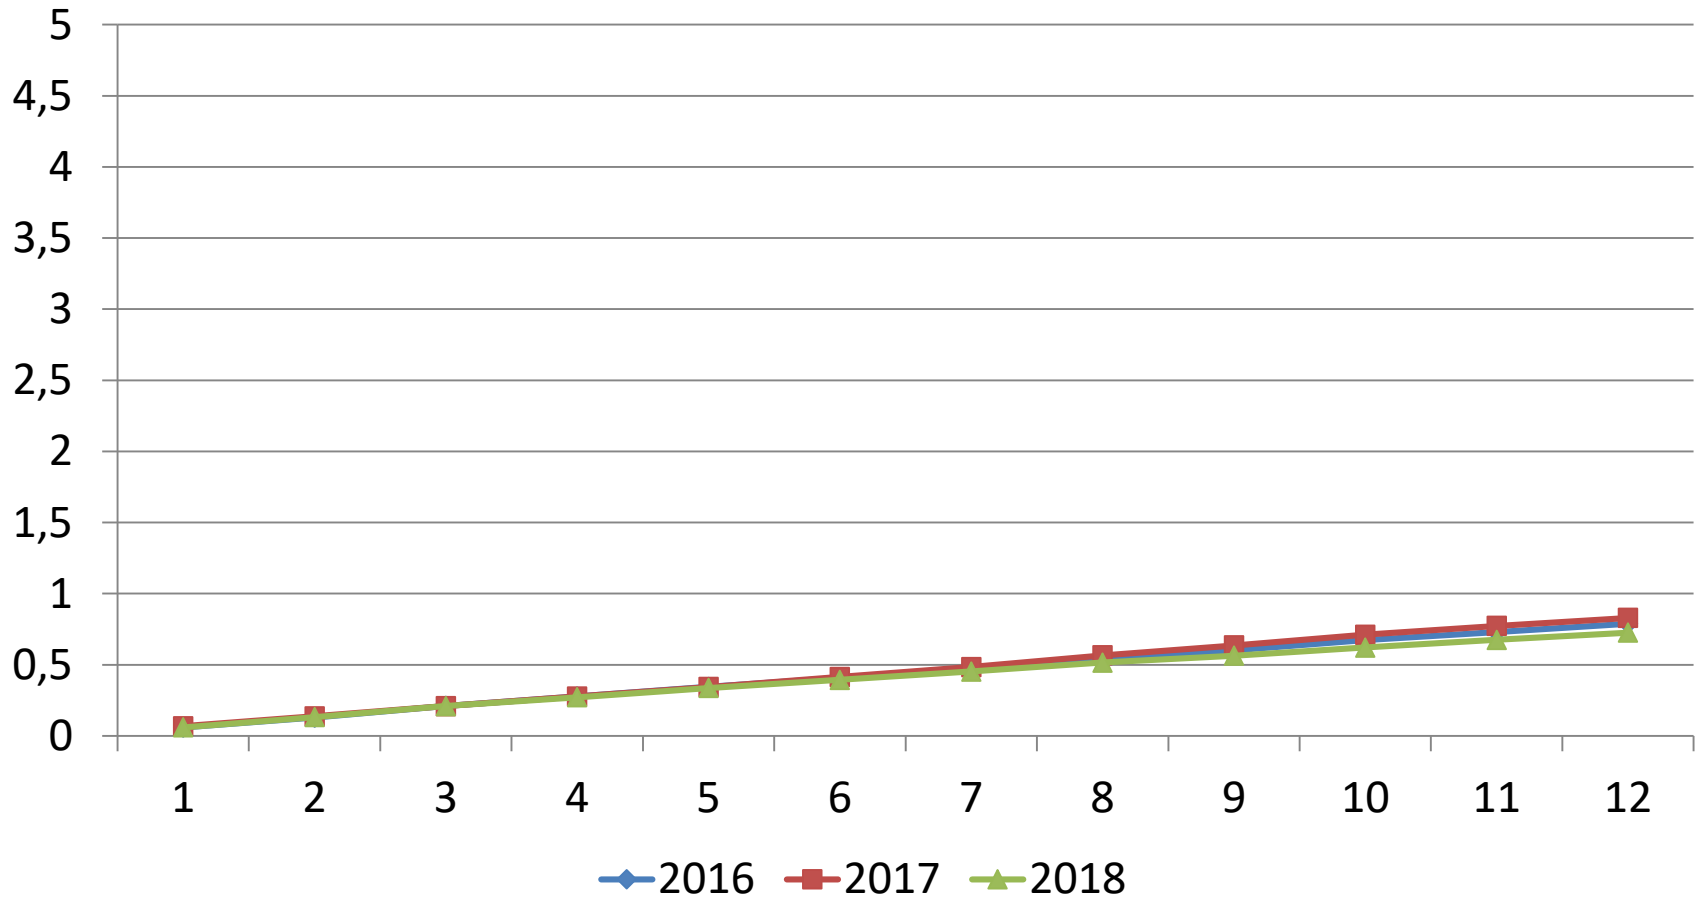

IMPORT -TRANSITO VIA FINNISH PORTS

From the beginning of the year (Mton)