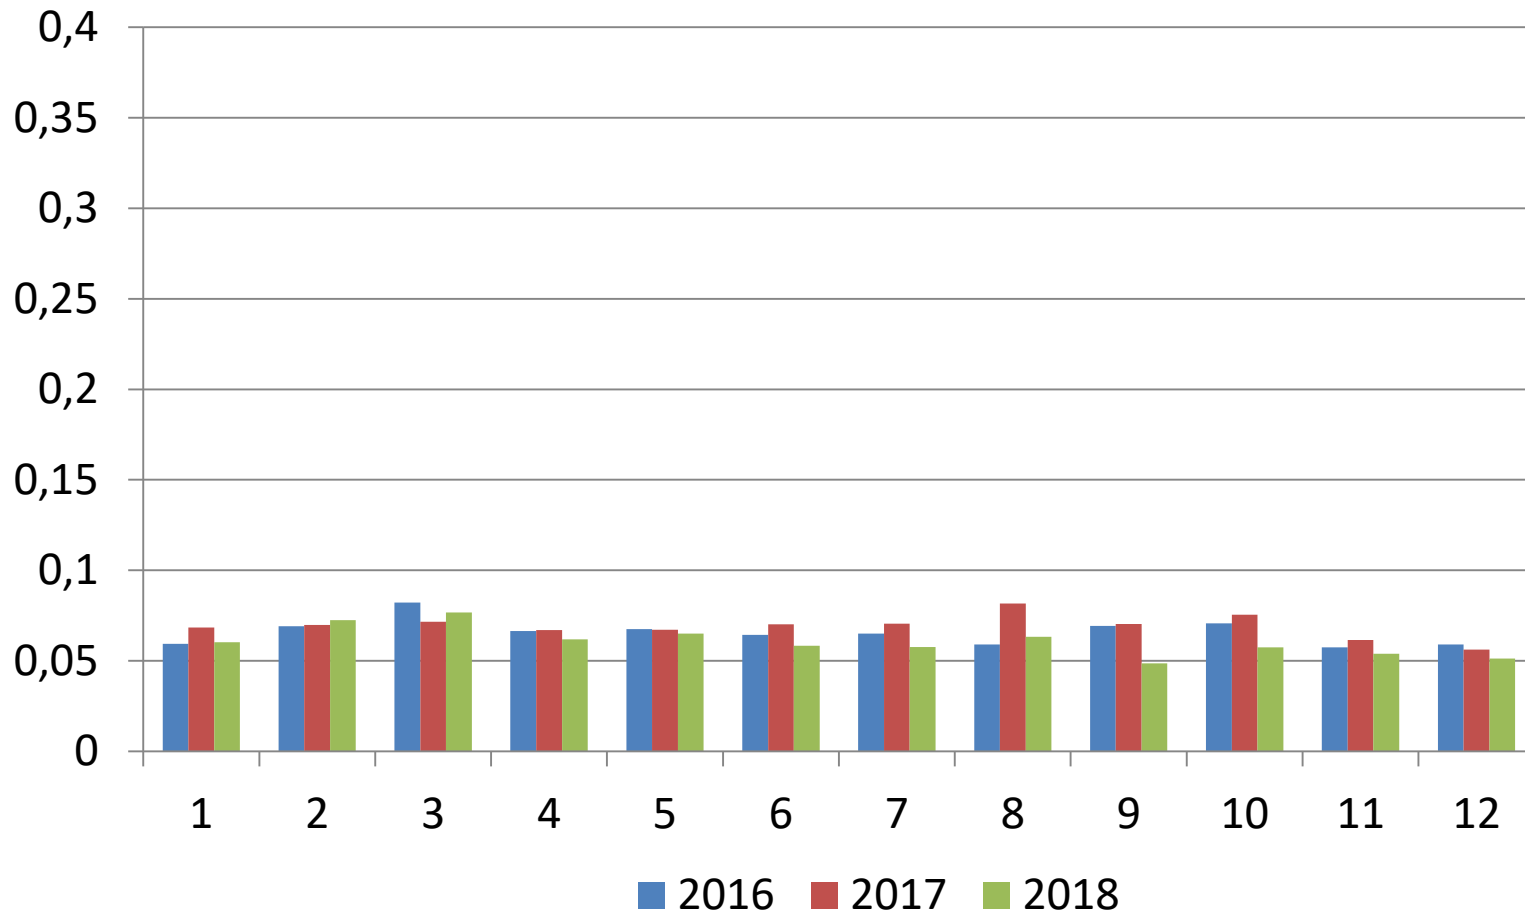

FIN PASSENGER TRAFFIC TO/FROM FOREIGN COUNTRIES

Monthly (Million)

FIN PASSENGER TRAFFIC TO/FROM FOREIGN COUNTRIES

From the beginning of the year (Million)

IMPORT-TRANSITO VIA FINNISH PORTS

Monthly (Mton)

IMPORT -TRANSITO VIA FINNISH PORTS