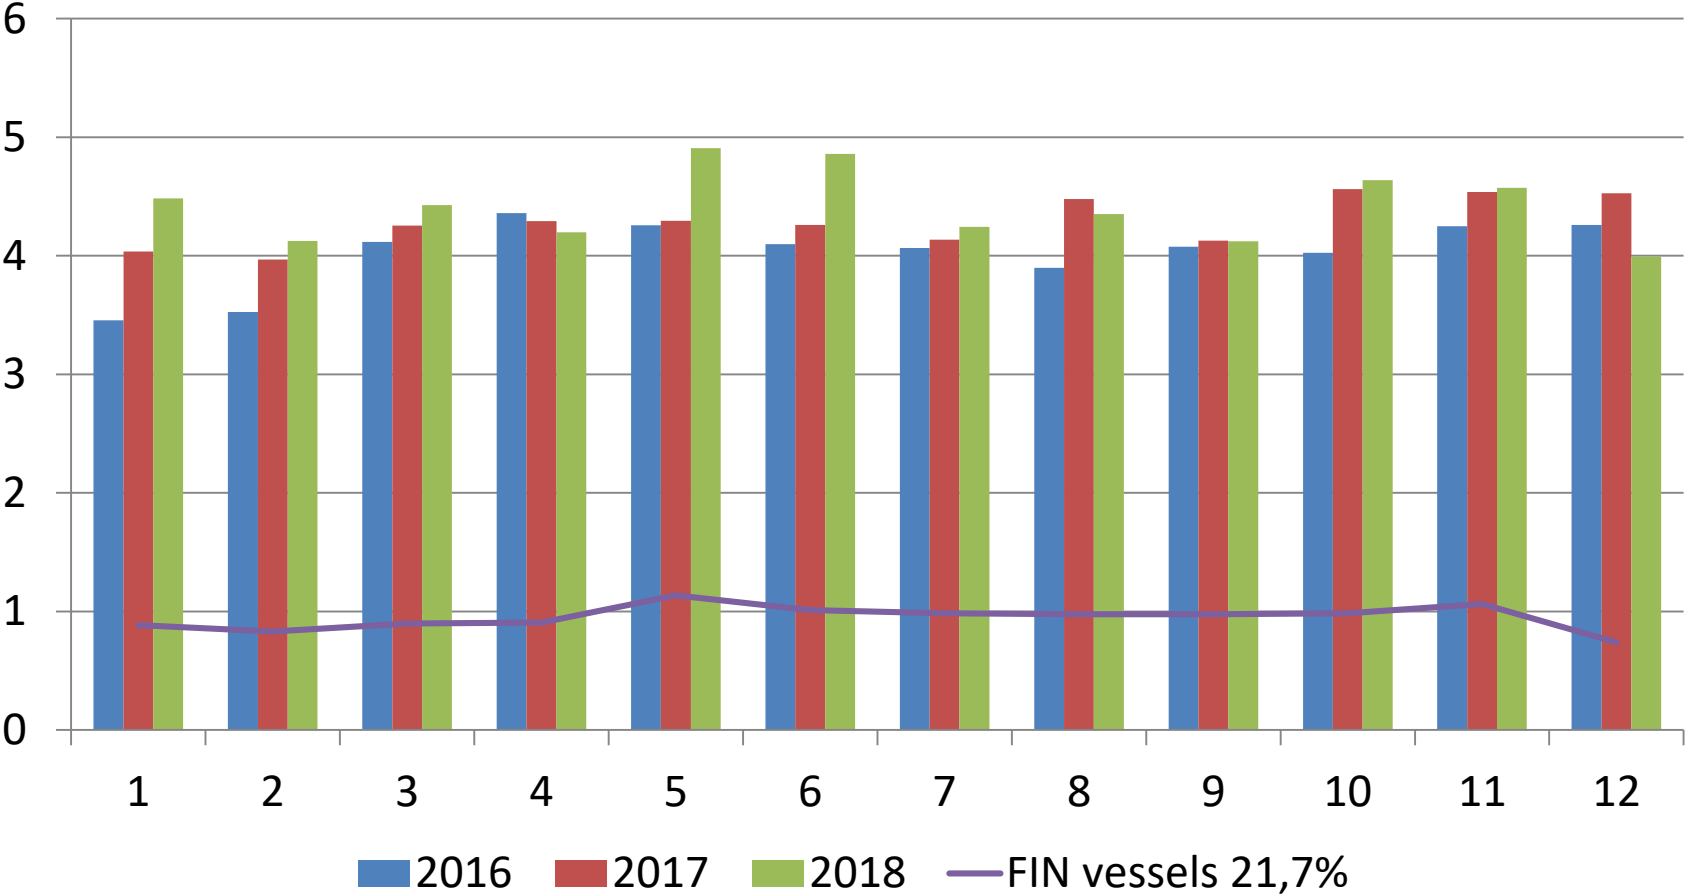

FIN SEABORNE IMPORT

Monthly (Mton)

FIN SEABORNE IMPORT

From the beginning of the year (Mton)

FIN SEABORNE EXPORT

Monthly (Mton)

FIN SEASBORNE EXPORT

From the beginning of the year (Mton)

FIN PASSENGER TRAFFIC TO/FROM FOREIGN COUNTRIES

Monthly (Million)

FIN PASSENGER TRAFFIC TO/FROM FOREIGN COUNTRIES

From the beginning of the year (Million)

IMPORT-TRANSITO VIA FINNISH PORTS

Monthly (Mton)

IMPORT -TRANSITO VIA FINNISH PORTS