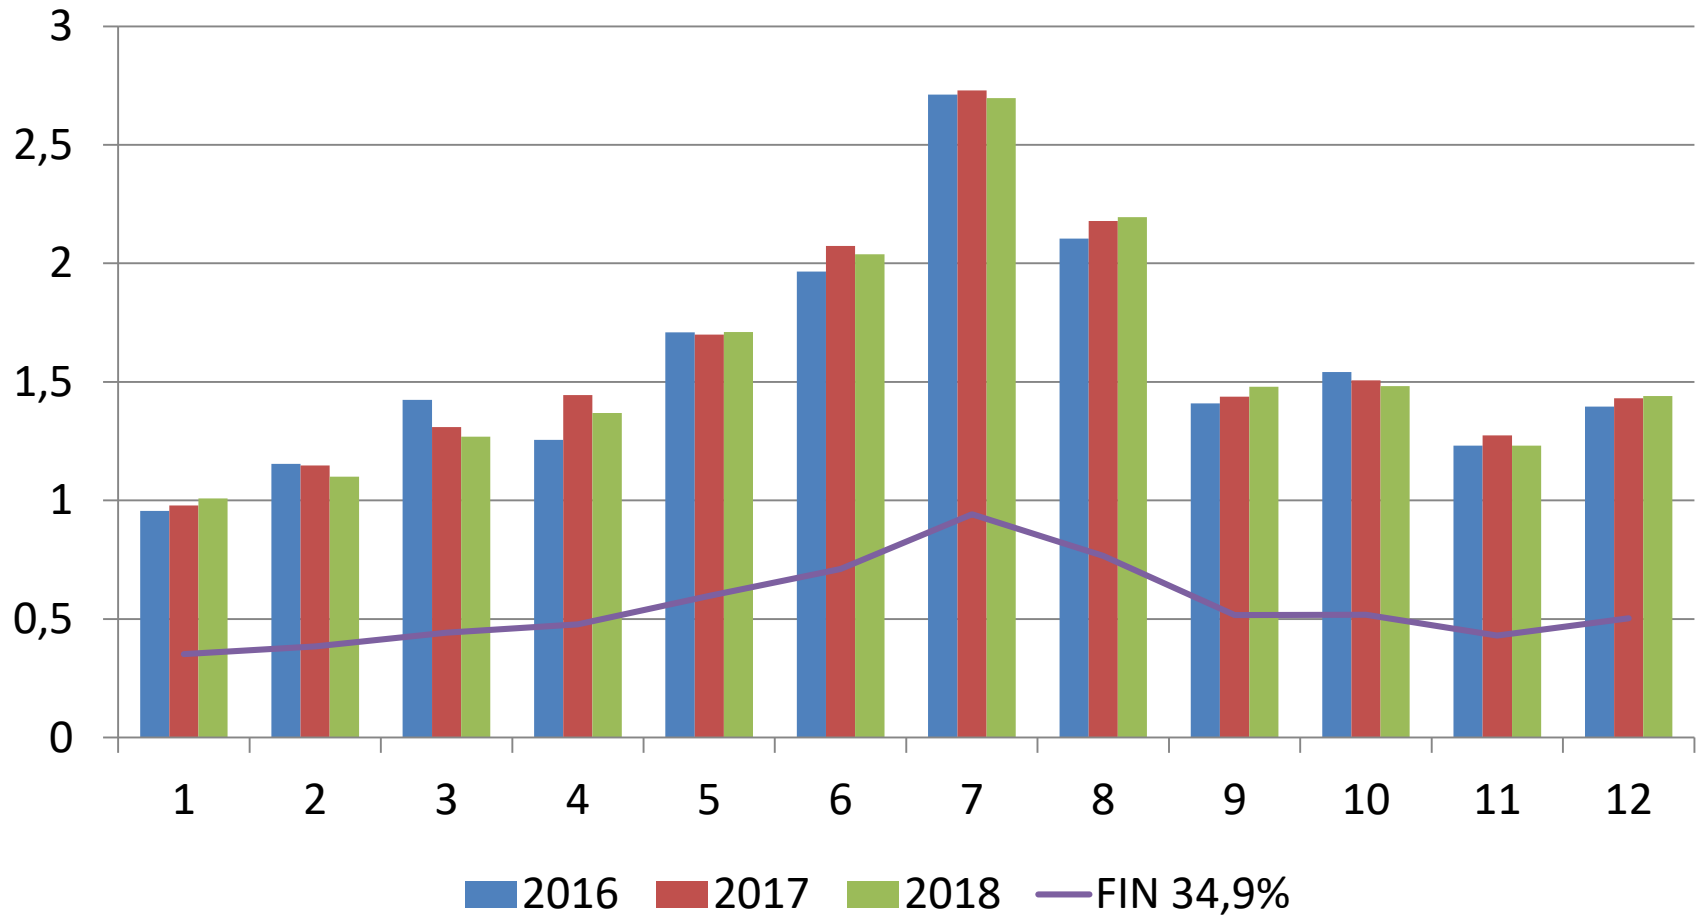

FIN SEABORNE IMPORT

Monthly (Mton)

FIN SEABORNE IMPORT

From the beginning of the year (Mton)

FIN SEABORNE EXPORT

Monthly (Mton)

FIN SEASBORNE EXPORT

From the beginning of the year (Mton)

FIN PASSENGER TRAFFIC TO/FROM FOREIGN COUNTRIES

Monthly (Million)

FIN PASSENGER TRAFFIC TO/FROM FOREIGN COUNTRIES

From the beginning of the year (Million)

IMPORT-TRANSITO VIA FINNISH PORTS

Monthly (Mton)

IMPORT -TRANSITO VIA FINNISH PORTS