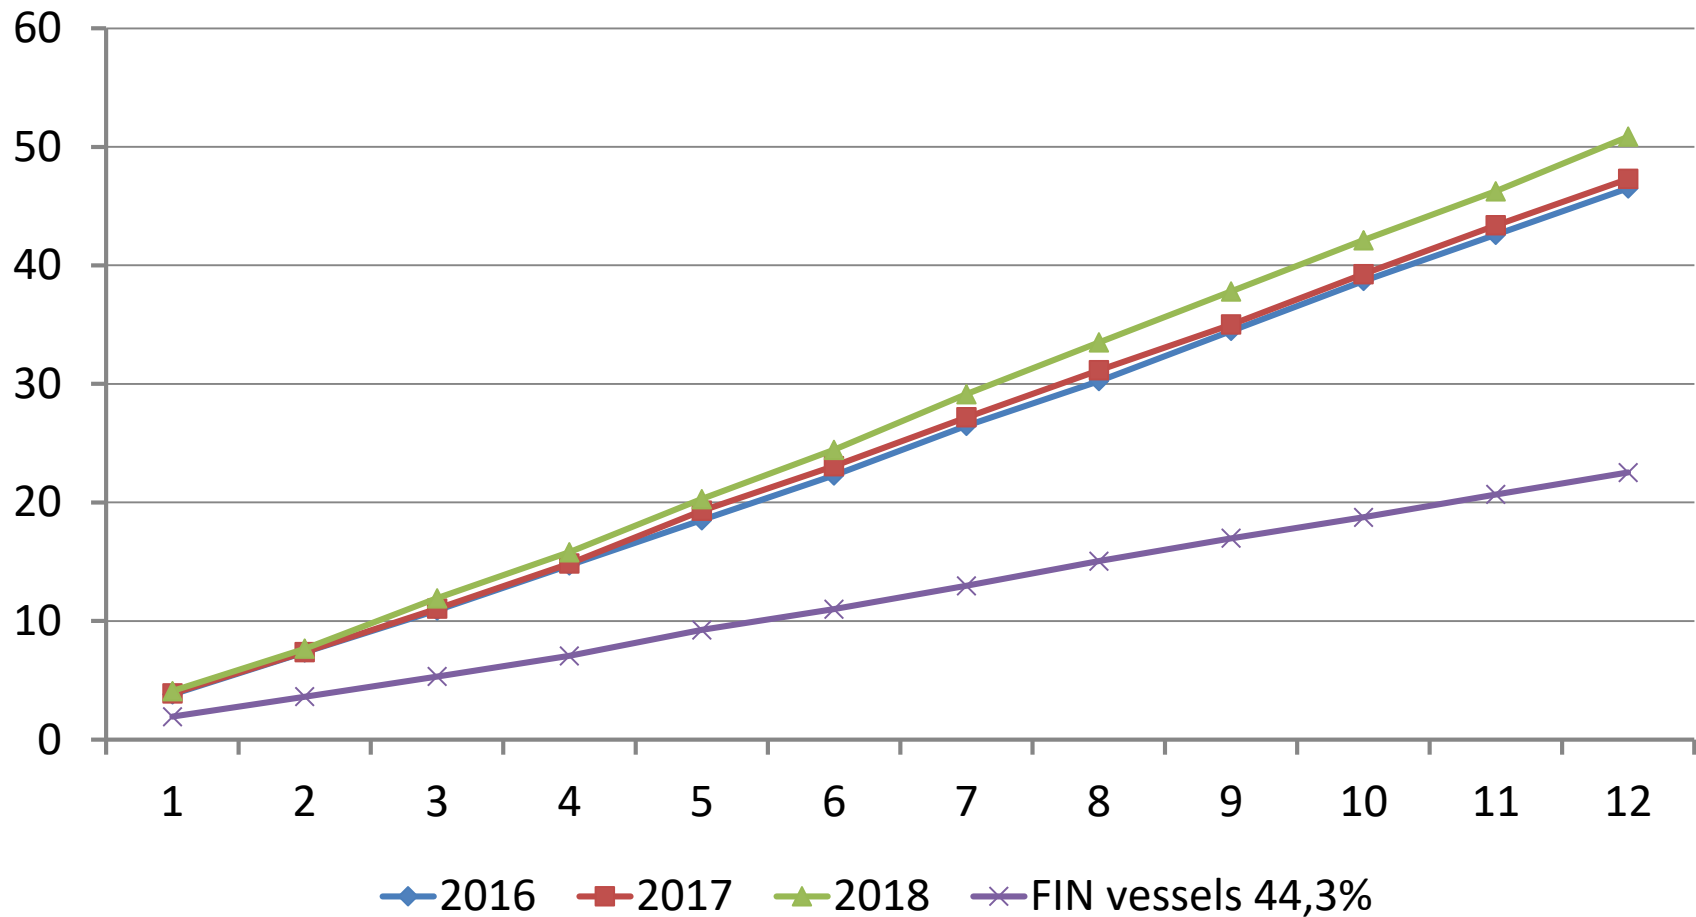

FIN SEABORNE IMPORT

Monthly (Mton)

FIN SEABORNE IMPORT

From the beginning of the year (Mton)

FIN SEABORNE EXPORT

Monthly (Mton)

FIN SEASBORNE EXPORT

From the beginning of the year (Mton)

FIN PASSENGER TRAFFIC TO/FROM FOREIGN COUNTRIES

Monthly (Million)

FIN PASSENGER TRAFFIC TO/FROM FOREIGN COUNTRIES

From the beginning of the year (Million)

IMPORT-TRANSITO VIA FINNISH PORTS

Monthly (Mton)

IMPORT -TRANSITO VIA FINNISH PORTS