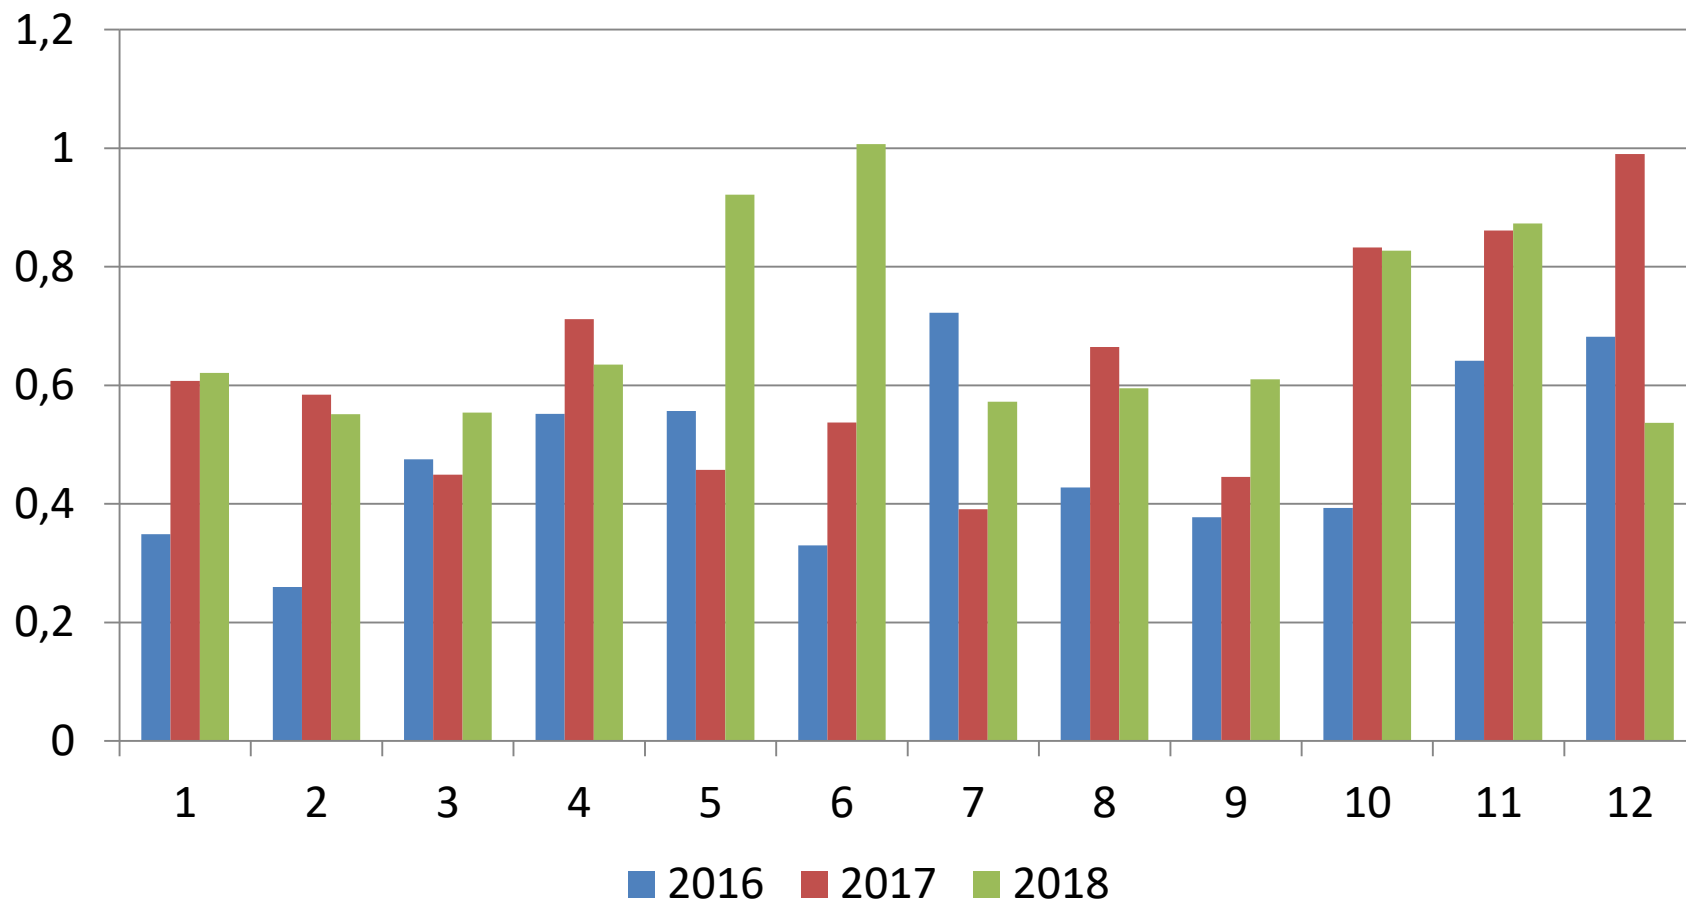

FIN PASSENGER TRAFFIC TO/FROM FOREIGN COUNTRIES

Monthly (Million)

FIN PASSENGER TRAFFIC TO/FROM FOREIGN COUNTRIES

From the beginning of the year (Million)

IMPORT-TRANSITO VIA FINNISH PORTS

Monthly (Mton)

IMPORT -TRANSITO VIA FINNISH PORTS

From the beginning of the year (Mton)

EXPORT-TRANSITO VIA FINNISH PORTS

Monthly (Mton)

EXPORT-TRANSITO VIA FINNISH PORTS

From the beginning of the year (Mton)