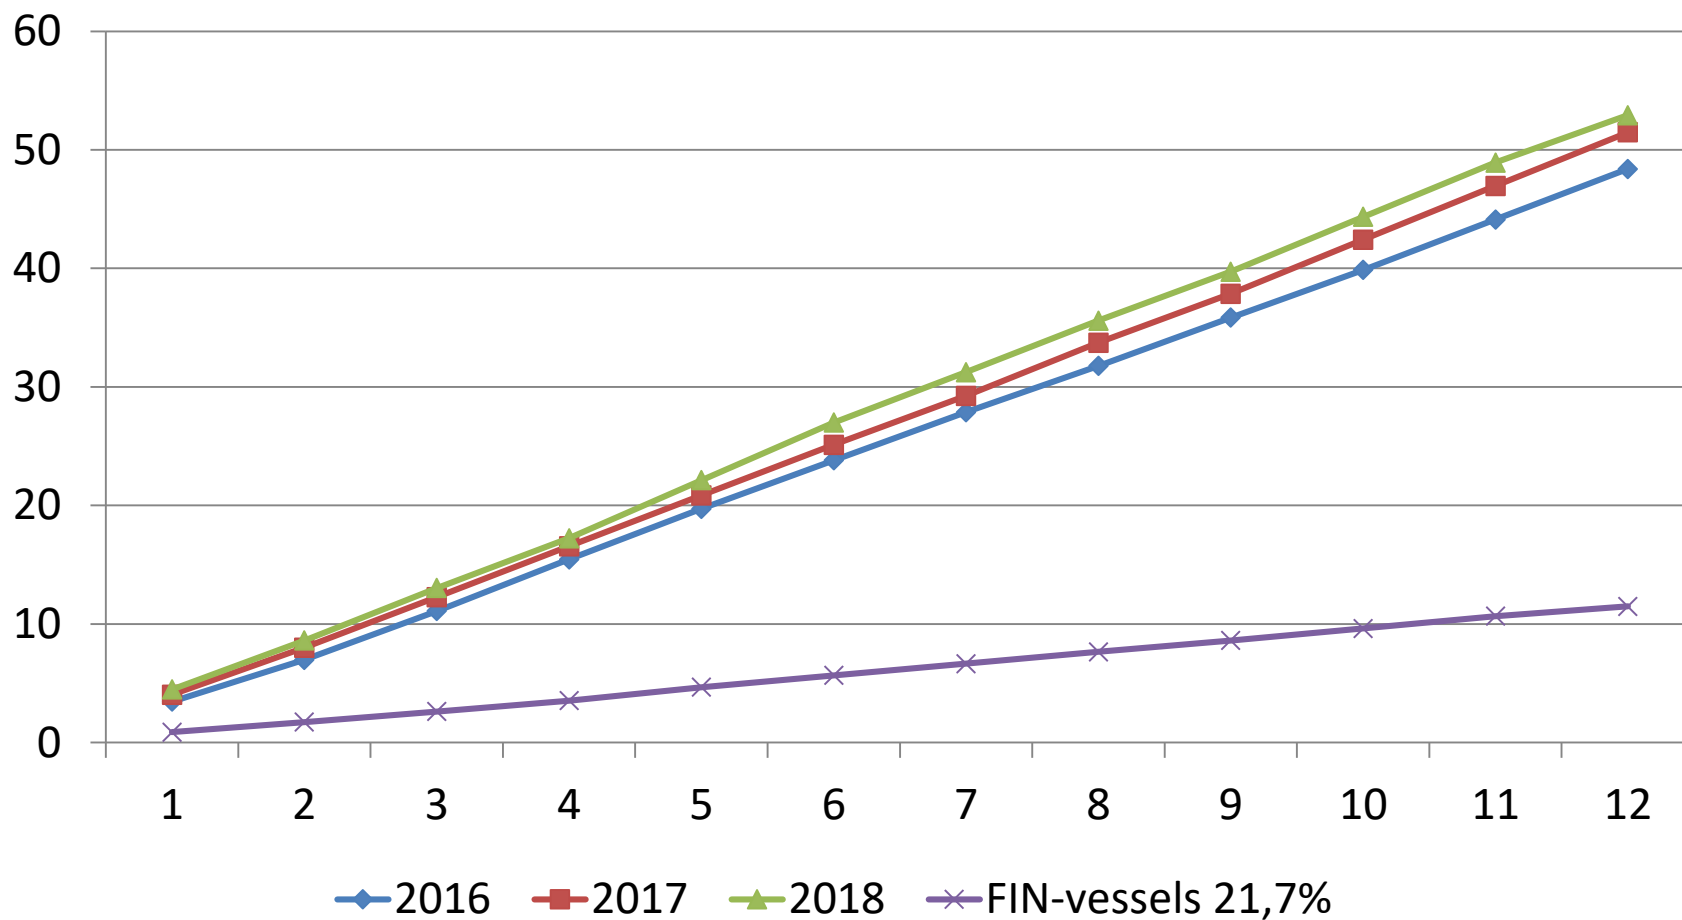

FIN SEABORNE IMPORT

Monthly (Mton)

FIN SEABORNE IMPORT

From the beginning of the year (Mton)

FIN SEABORNE EXPORT

Monthly (Mton)

FIN SEASBORNE EXPORT

From the beginning of the year (Mton)

FIN PASSENGER TRAFFIC TO/FROM FOREIGN COUNTRIES

Monthly (Million)

FIN PASSENGER TRAFFIC TO/FROM FOREIGN COUNTRIES

From the beginning of the year (Million)

IMPORT-TRANSITO VIA FINNISH PORTS

Monthly (Mton)

IMPORT -TRANSITO VIA FINNISH PORTS