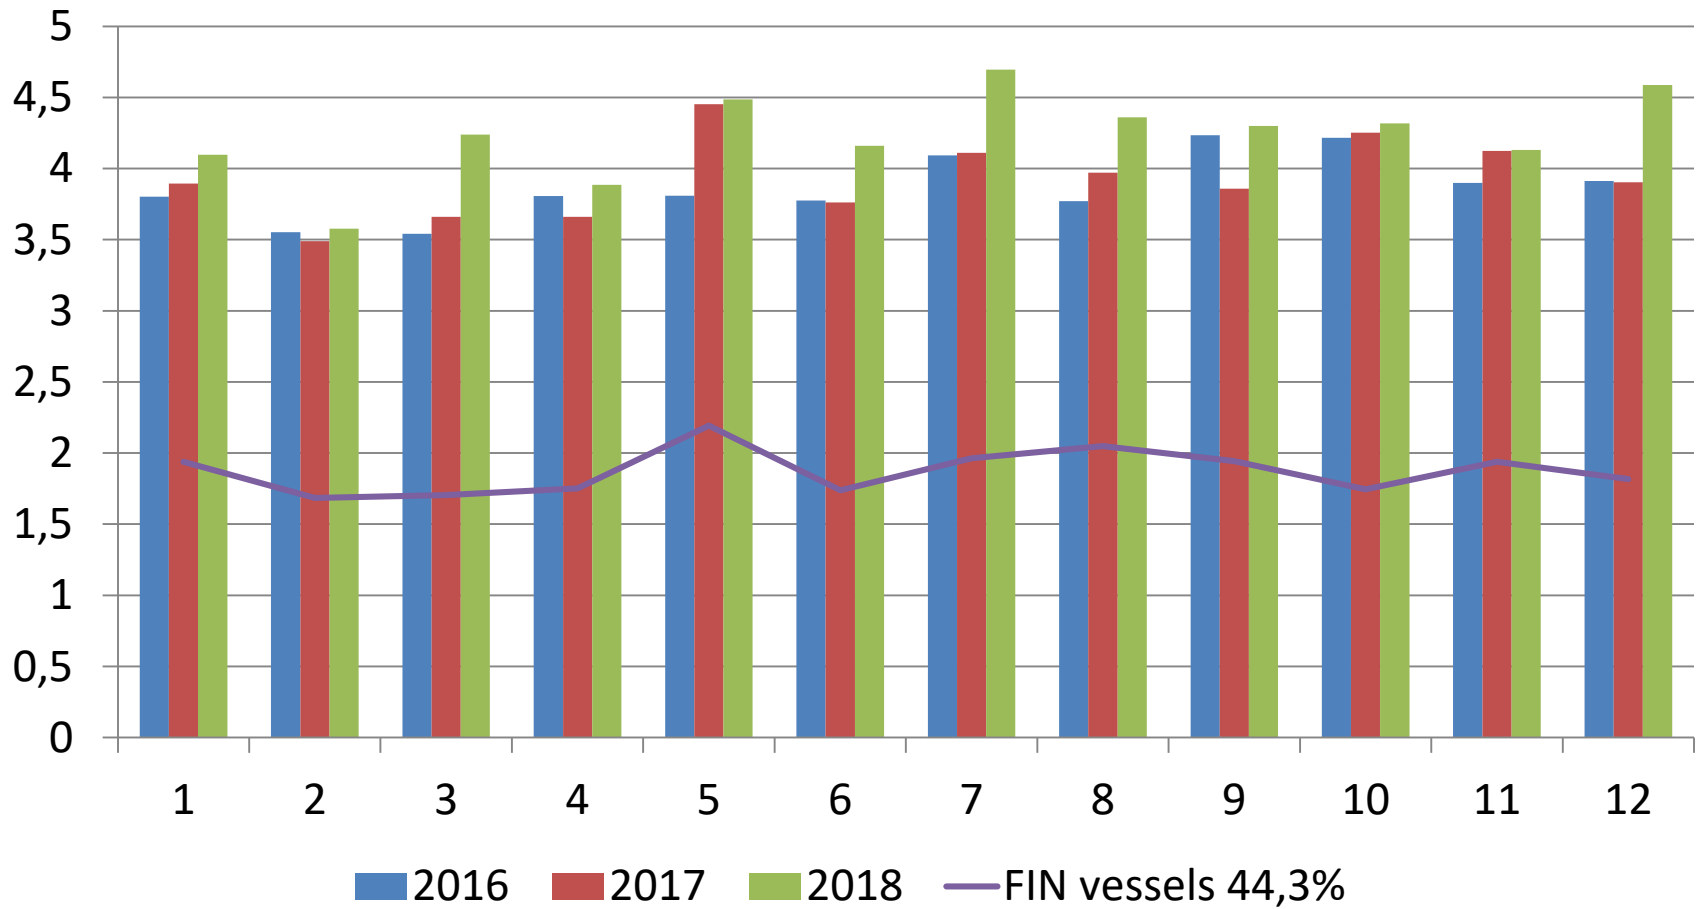

FIN SEABORNE IMPORT

Monthly (Mton)

FIN SEABORNE IMPORT

From the beginning of the year (Mton)

FIN SEABORNE EXPORT

Monthly (Mton)

FIN SEASBORNE EXPORT

From the beginning of the year (Mton)

FIN PASSENGER TRAFFIC TO/FROM FOREIGN COUNTRIES

Monthly (Million)

FIN PASSENGER TRAFFIC TO/FROM FOREIGN COUNTRIES

From the beginning of the year (Million)

IMPORT-TRANSITO VIA FINNISH PORTS

Monthly (Mton)

IMPORT -TRANSITO VIA FINNISH PORTS